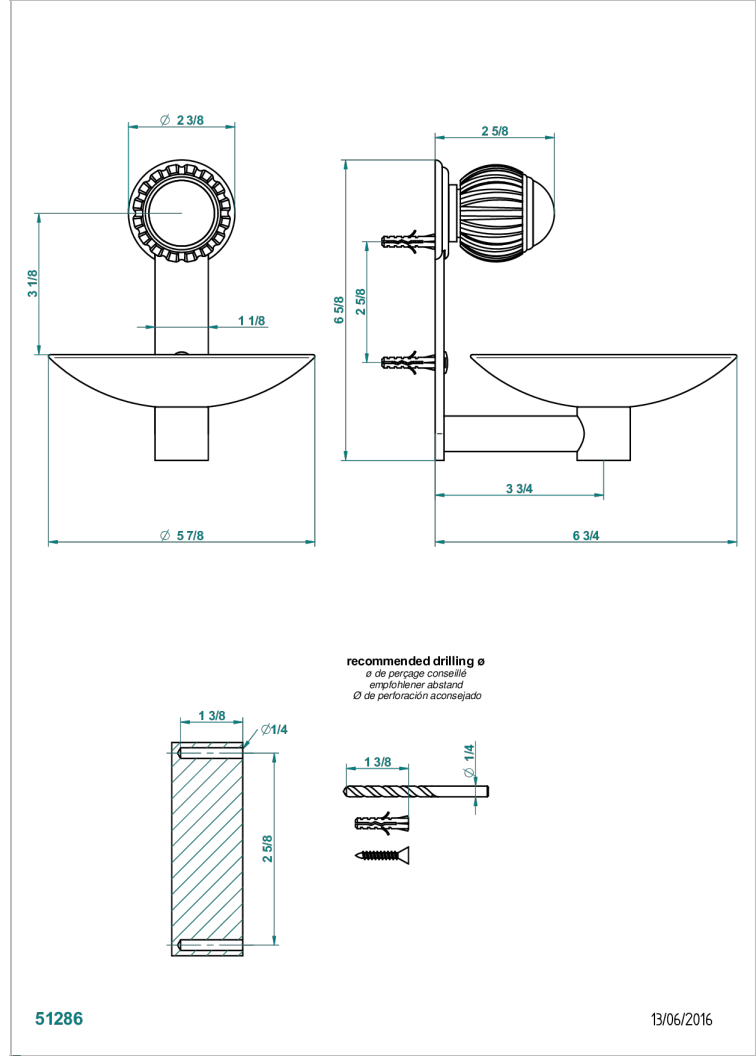

# VOGUE MALACHITE

A8M-546GM

Soap dish, wall mounted, 6" diameter

## CHARACTERISTIC

- Vogue Malachite
- Soap dish, wall mounted, 6" diameter