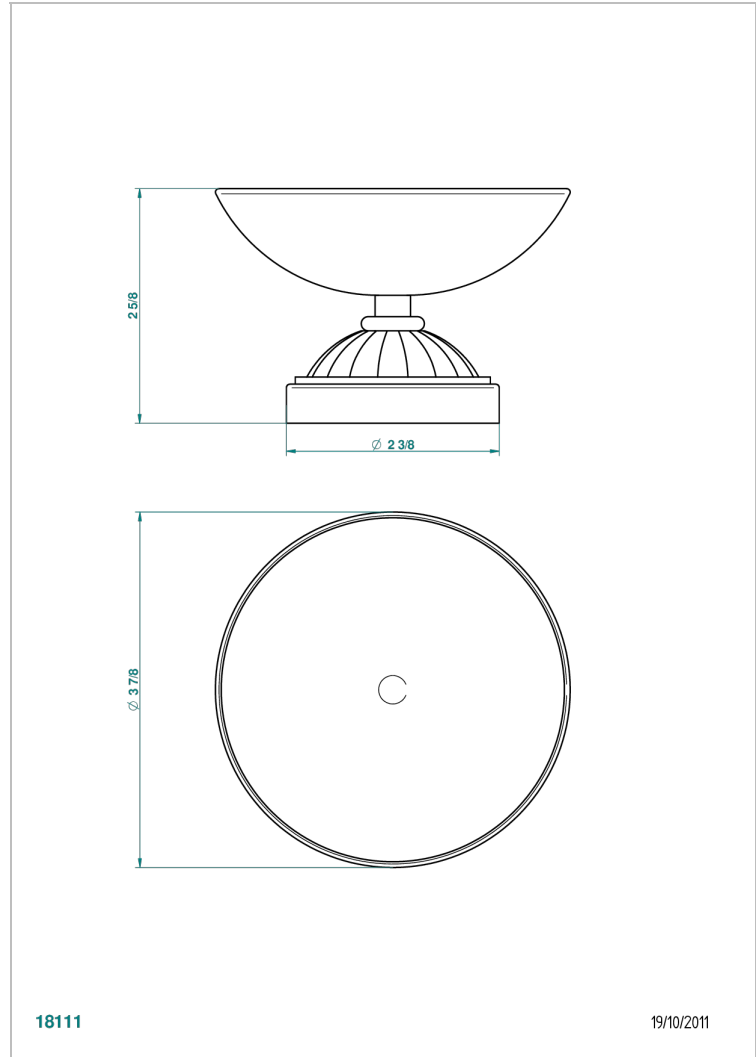

# VOGUE MALACHITE

A8M-544

Soap dish, freestanding , 4" diameter

THG<sup>®</sup>  
PARIS

18111

19/10/2011

## CHARACTERISTIC

- Vogue Malachite
- Soap dish, freestanding , 4" diameter