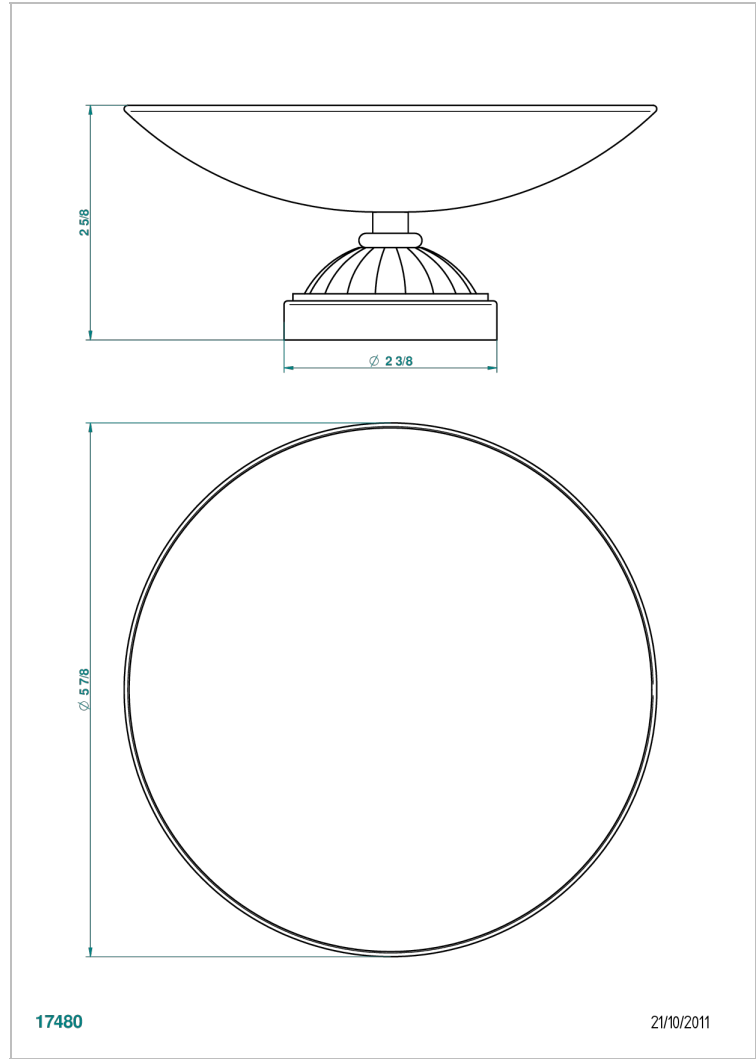

# VOGUE MALACHITE

A8M-544GM

Soap dish, freestanding , 6" diameter

THG<sup>®</sup>  
PARIS

## CHARACTERISTIC

- Vogue Malachite
- Soap dish, freestanding , 6" diameter