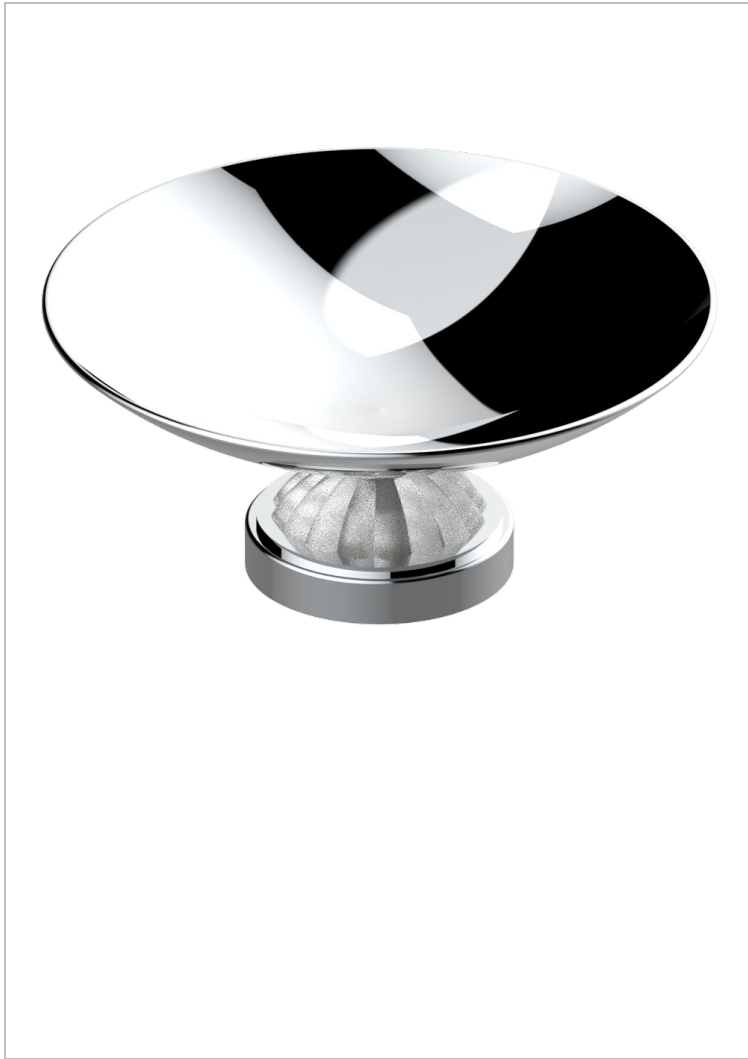

# VOGUE MALACHITE

A8M-544GM

Soap dish, freestanding , 6" diameter

THG<sup>®</sup>  
PARIS

## CHARACTERISTIC

- Vogue Malachite
- Soap dish, freestanding , 6" diameter

## AVAILABLE FINITIONS

Black nickel - D24  
Blush PVD - H62  
Brass color PVD - H49  
Brown bronze color PVD - F33  
Chrome polished - A02  
Chrome polished / gold polished - G02

Copper antique matt, coated - H07  
Gold color PVD - H52  
Gold mat - F07  
Gold polished - F01  
Gold satiny - F03  
Graphite PVD - H64

Light coated bronze - D01  
Matt Umber PVD - H67  
Matt blush PVD - H60  
Matt brass color PVD - H50  
Matt brown bronze color PVD - F34  
Matt chrome (American satin) - C02

Matt gold color PVD - H53  
Matt graphite PVD - H65  
Matt nickel (American satin) - C01  
Matt nickel color PVD - H56  
Nickel antique / Sovereign - H28  
Nickel color PVD - H55