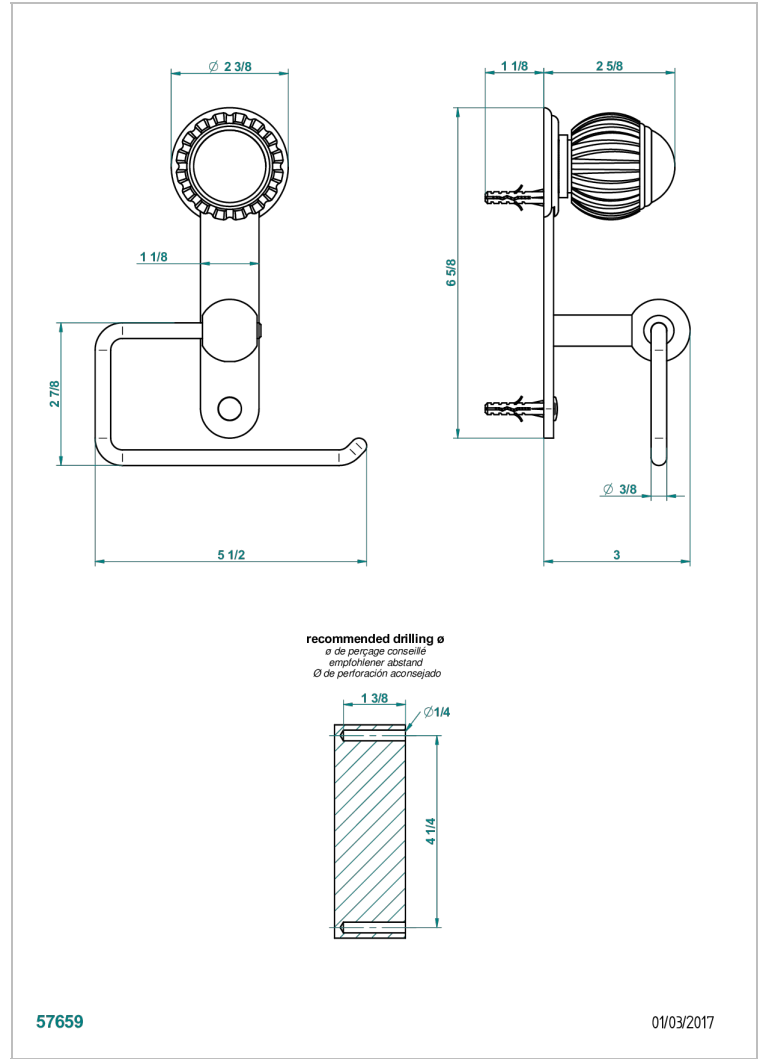

# VOGUE MALACHITE

A8M-538A

Toilet paper holder, single mount without cover

## CHARACTERISTIC

- Vogue Malachite
- Toilet paper holder, single mount without cover