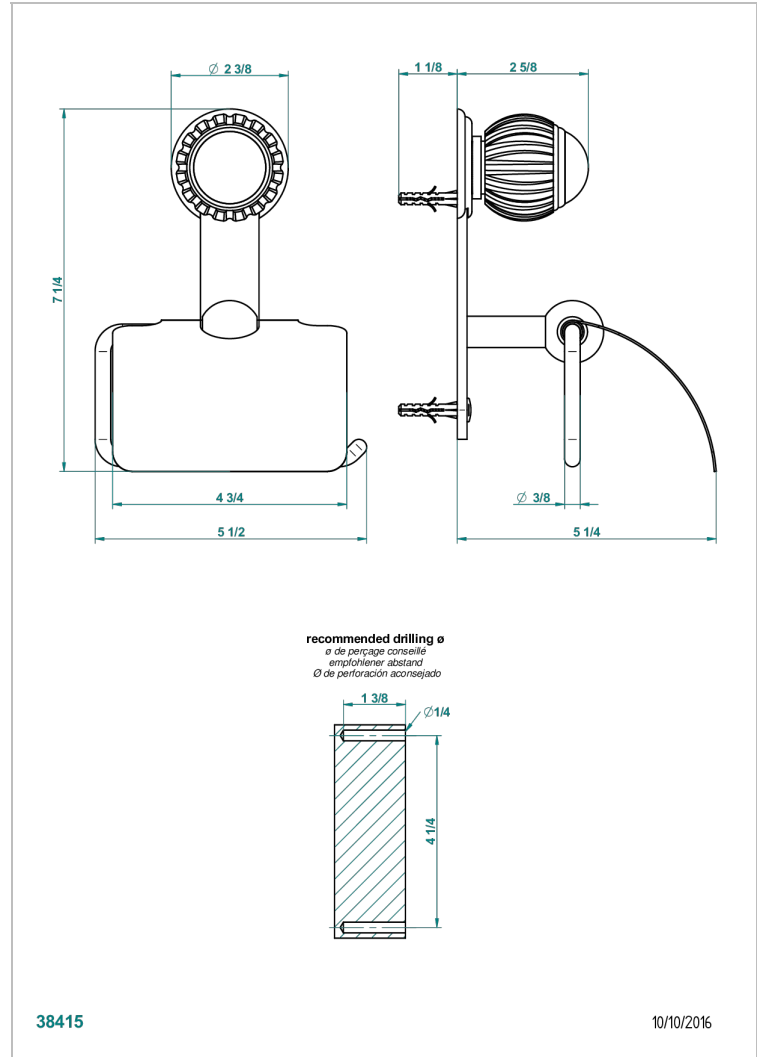

VOGUE MALACHITE

A8M-538AC

Toilet paper holder, single mount with cover

THG[®]
PARIS

38415

10/10/2016

CHARACTERISTIC

- Vogue Malachite
- Toilet paper holder, single mount with cover