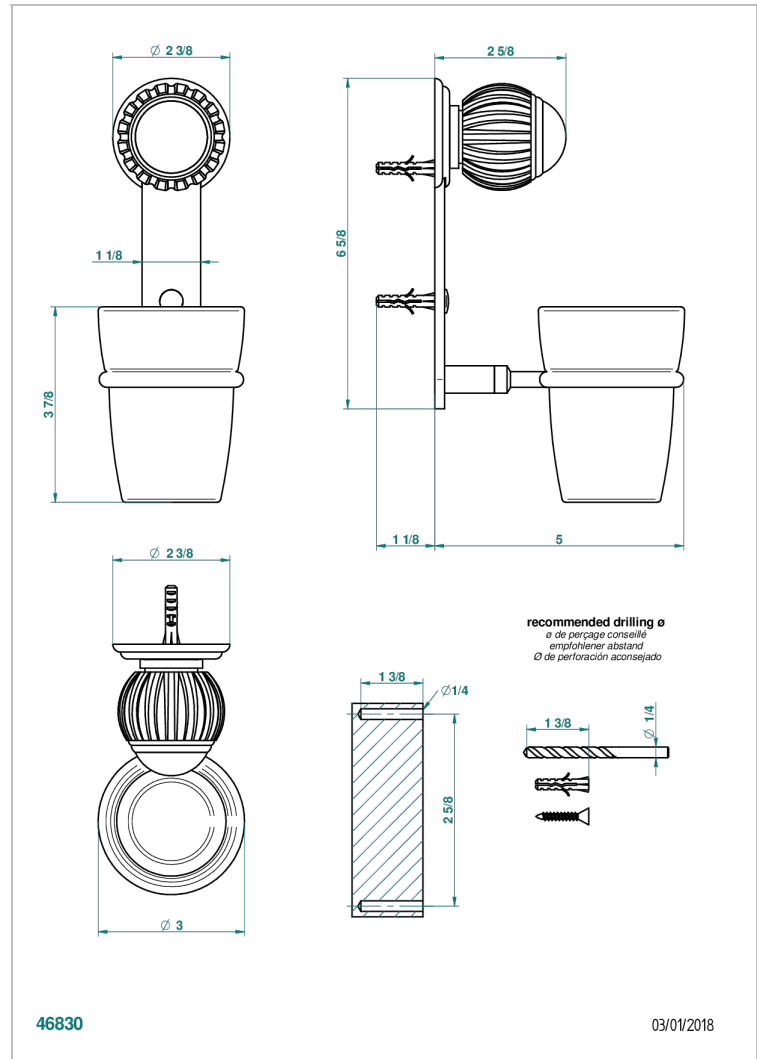

VOGUE MALACHITE

A8M-536

Tumbler holder, wall mounted

THG[®]
PARIS

CHARACTERISTIC

- Vogue Malachite
- Tumbler holder, wall mounted

AVAILABLE FINITIONS

Black nickel - D24
Blush PVD - H62
Brass color PVD - H49
Brown bronze color PVD - F33
Chrome polished - A02
Chrome polished / gold polished - G02

Matt gold color PVD - H53
Matt graphite PVD - H65
Matt nickel (American satin) - C01
Matt nickel color PVD - H56
Nickel antique / Sovereign - H28
Nickel color PVD - H55

Nickel polished - B01
Rose Gold - F27
Satin chrome - C03
Silver polished, antique - H03
Silver rhodium - F18
Soft gold - F30