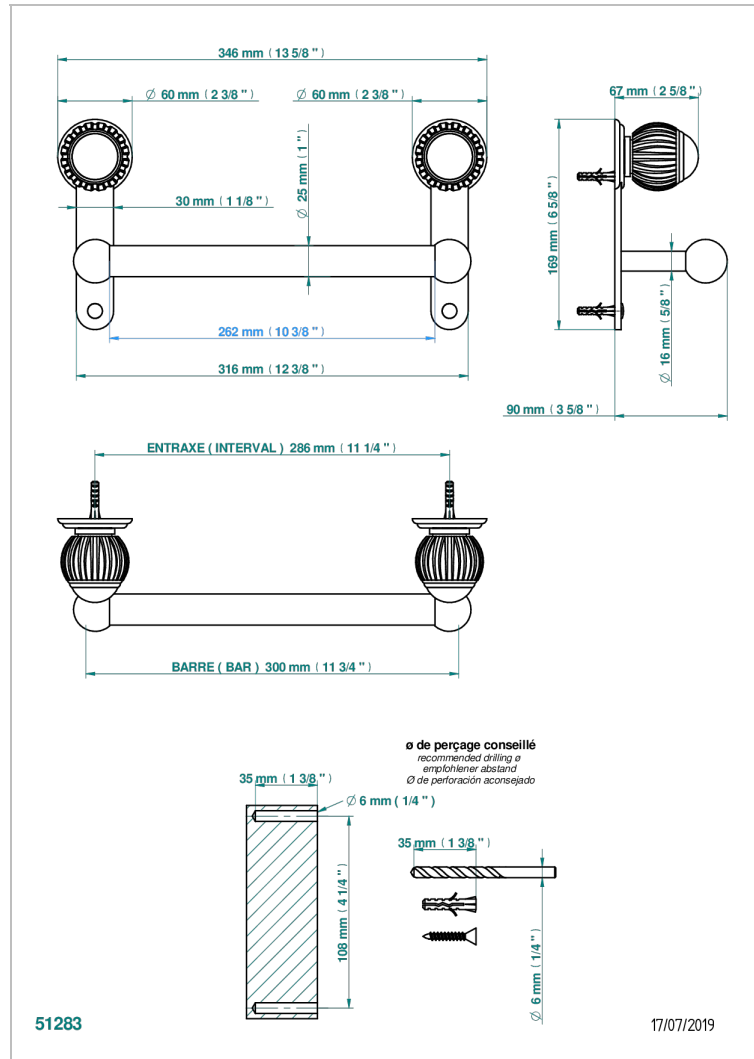

# VOGUE MALACHITE

A8M-527

Towel bar, 1" dia, 11 3/4" long

## CHARACTERISTIC

- Vogue Malachite
- Towel bar, 1" dia, 11 3/4" long