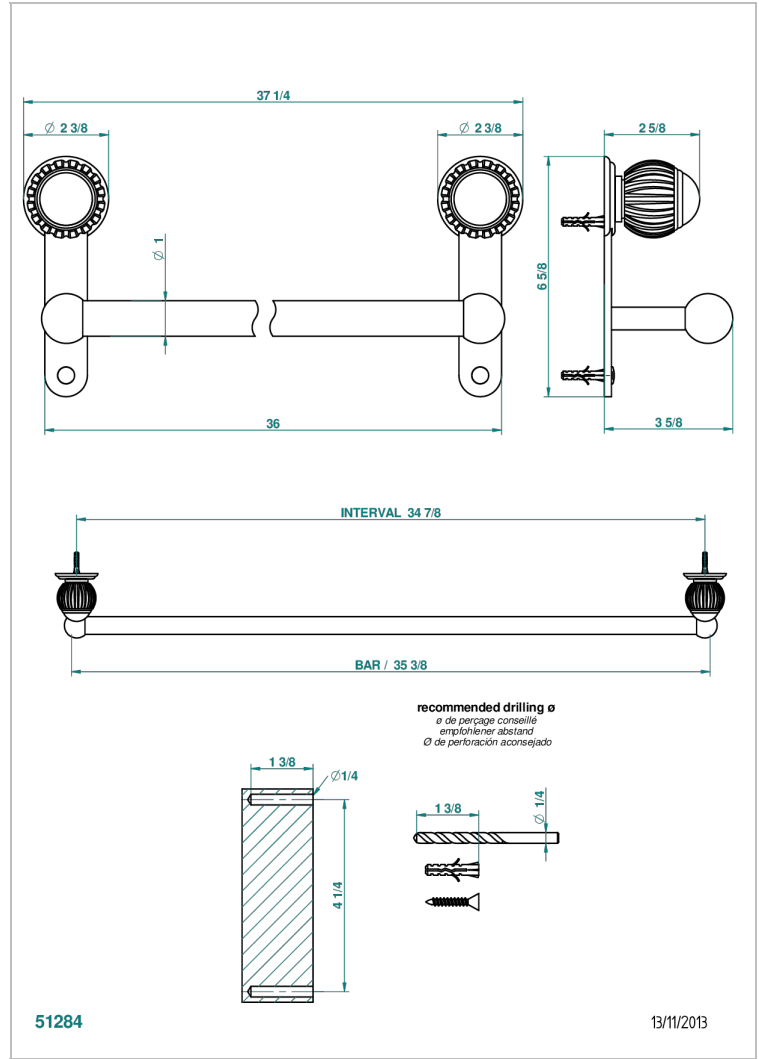

VOGUE MALACHITE

A8M-526

Towel bar, 35 1/2" long

CHARACTERISTIC

- Vogue Malachite
- Towel bar, 35 1/2" long

AVAILABLE FINITIONS

Black nickel - D24
Blush PVD - H62
Brass color PVD - H49
Brown bronze color PVD - F33
Chrome polished - A02
Chrome polished / gold polished - G02

Matt gold color PVD - H53
Matt graphite PVD - H65
Matt nickel (American satin) - C01
Matt nickel color PVD - H56
Nickel antique / Sovereign - H28
Nickel color PVD - H55

Nickel polished - B01
Rose Gold - F27
Satin chrome - C03
Silver polished, antique - H03
Silver rhodium - F18
Soft gold - F30