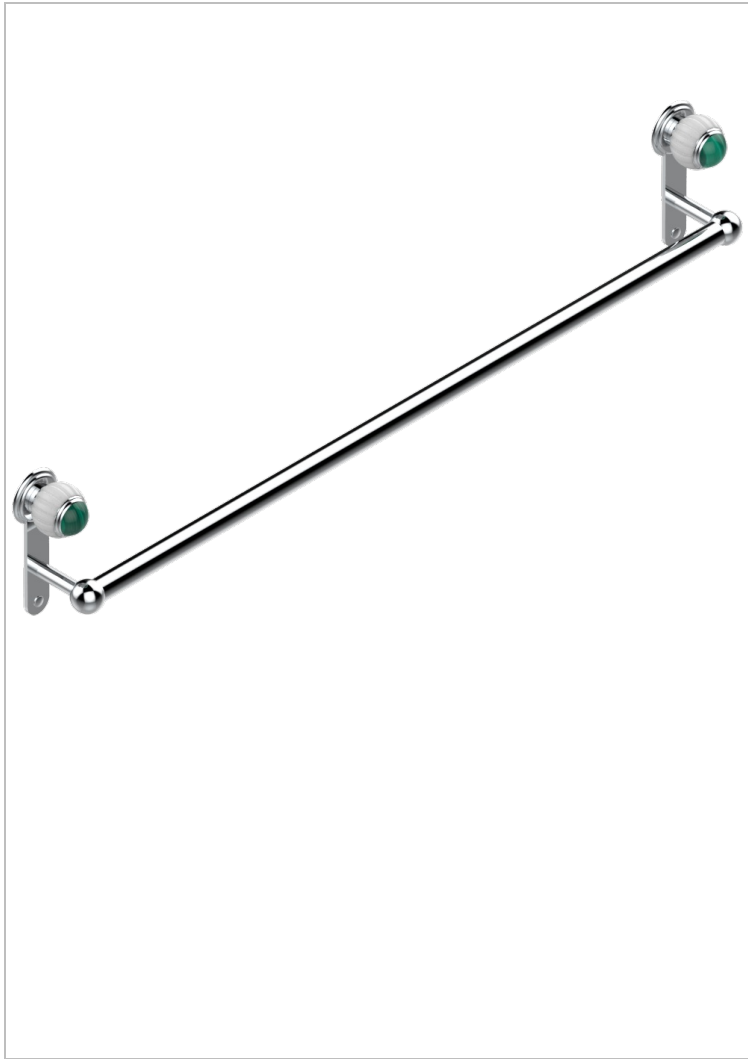

VOGUE MALACHITE

A8M-526

Towel bar, 35 1/2" long

CHARACTERISTIC

- Vogue Malachite
- Towel bar, 35 1/2" long

AVAILABLE FINITIONS

Black nickel - D24
Blush PVD - H62
Brass color PVD - H49
Brown bronze color PVD - F33
Chrome polished - A02
Chrome polished / gold polished - G02

Copper antique matt, coated - H07
Gold color PVD - H52
Gold mat - F07
Gold polished - F01
Gold satiney - F03
Graphite PVD - H64

Light coated bronze - D01
Matt Umber PVD - H67
Matt blush PVD - H60
Matt brass color PVD - H50
Matt brown bronze color PVD - F34
Matt chrome (American satin) - C02

Matt gold color PVD - H53
Matt graphite PVD - H65
Matt nickel (American satin) - C01
Matt nickel color PVD - H56
Nickel antique / Sovereign - H28
Nickel color PVD - H55

Nickel polished - B01
Rose Gold - F27
Satin chrome - C03
Silver polished, antique - H03
Silver rhodium - F18
Soft gold - F30