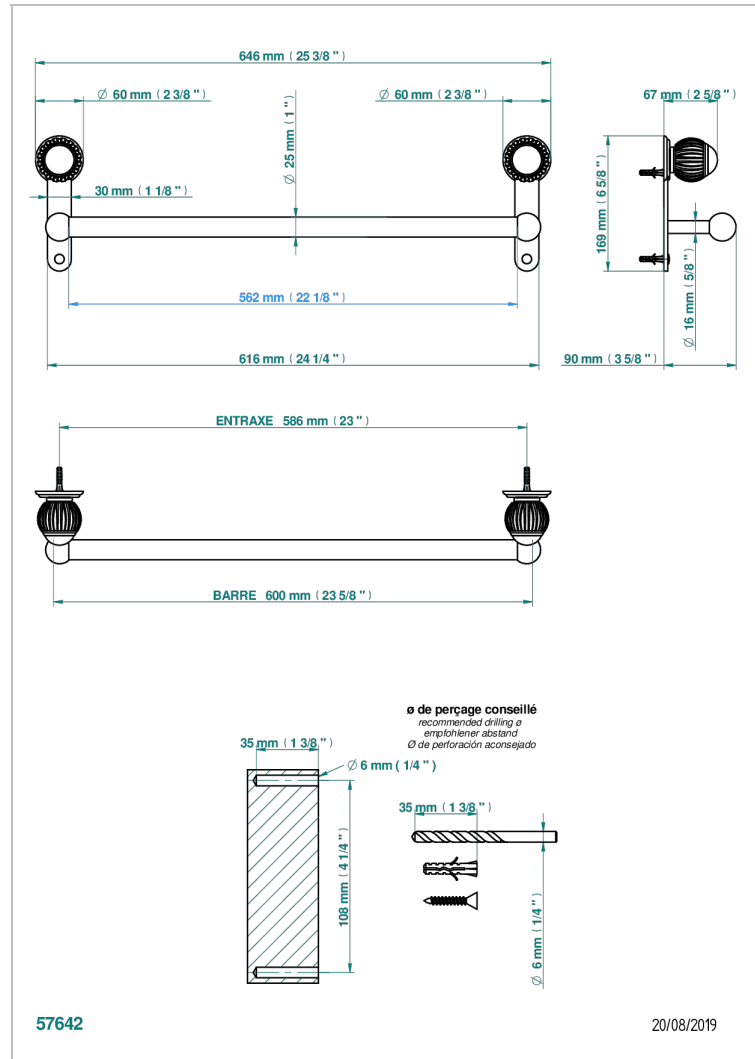

VOGUE MALACHITE

A8M-526/60

Towel bar, 24" long

CHARACTERISTIC

- Vogue Malachite
- Towel bar, 24" long

AVAILABLE FINITIONS

Black nickel - D24
Blush PVD - H62
Brass color PVD - H49
Brown bronze color PVD - F33
Chrome polished - A02
Chrome polished / gold polished - G02