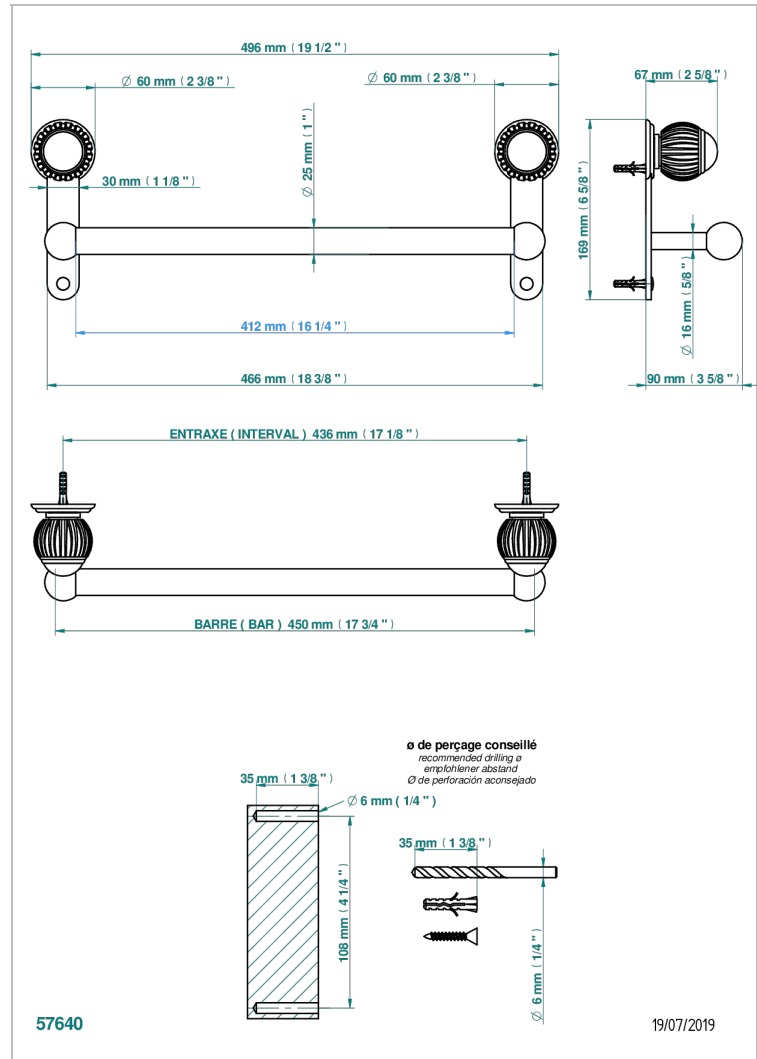

VOGUE MALACHITE

A8M-526/45

Towel bar, 18" long

THG[®]
PARIS

CHARACTERISTIC

- Vogue Malachite
- Towel bar, 18" long

AVAILABLE FINITIONS

Black nickel - D24