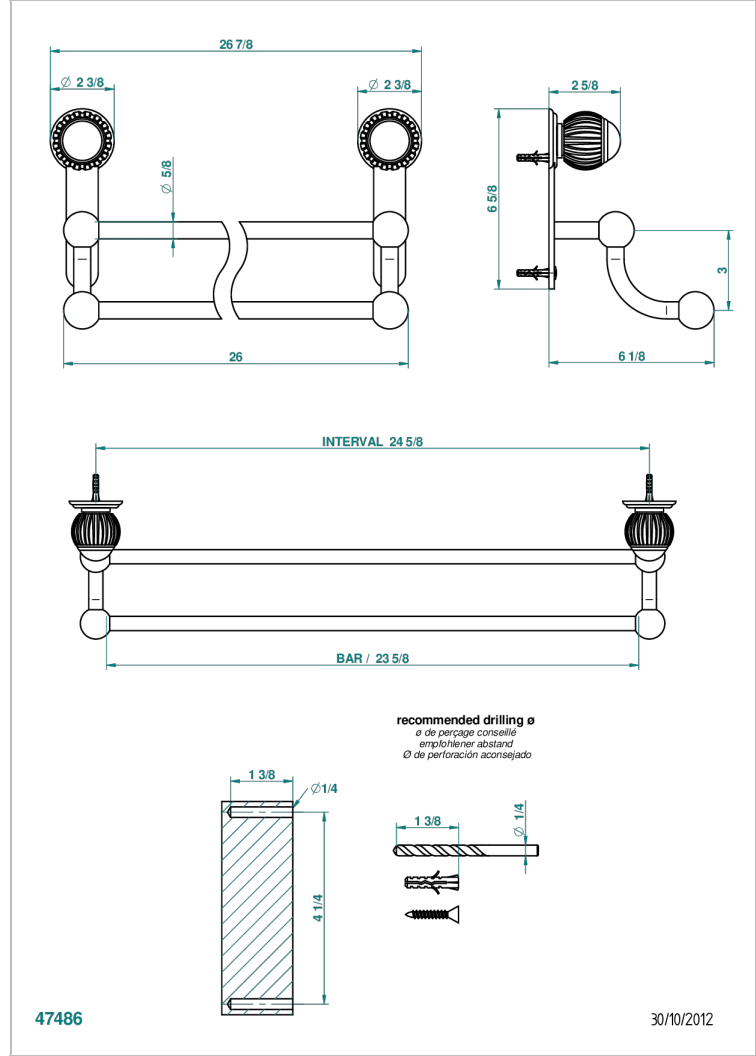

VOGUE MALACHITE

A8M-516/60

Double towel bar, 24" long

CHARACTERISTIC

- Vogue Malachite
- Double towel bar, 24" long

AVAILABLE FINITIONS

Black nickel - D24
Blush PVD - H62
Brass color PVD - H49
Brown bronze color PVD - F33
Chrome polished - A02
Chrome polished / gold polished - G02

Matt gold color PVD - H53
Matt graphite PVD - H65
Matt nickel (American satin) - C01
Matt nickel color PVD - H56
Nickel antique / Sovereign - H28
Nickel color PVD - H55

Nickel polished - B01
Rose Gold - F27
Satin chrome - C03
Silver polished, antique - H03
Silver rhodium - F18
Soft gold - F30