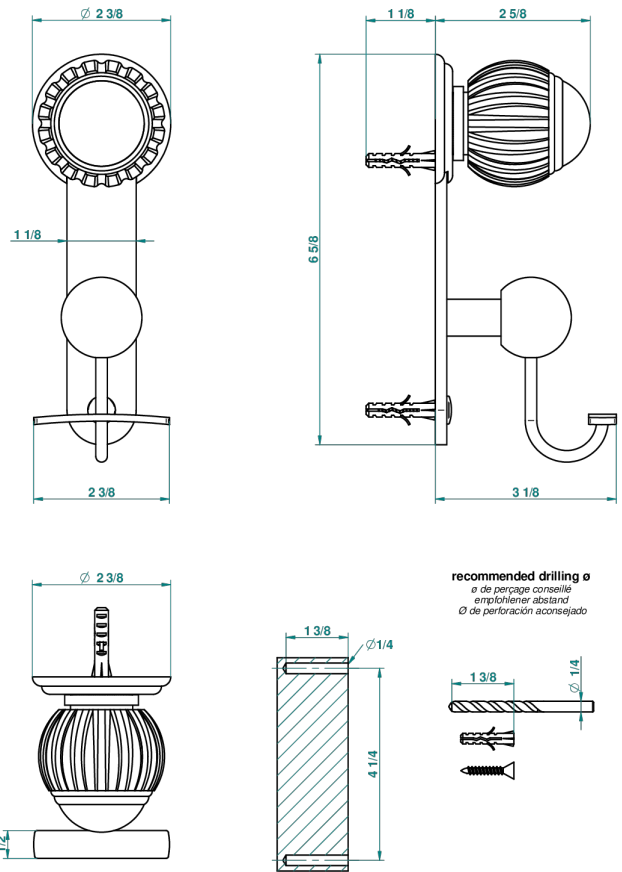

VOGUE MALACHITE

A8M-510

Robe hook

47945

06/12/2012

CHARACTERISTIC

- Vogue Malachite
- Robe hook

AVAILABLE FINITIONS

Black nickel - D24
 Blush PVD - H62
 Brass color PVD - H49
 Brown bronze color PVD - F33
 Chrome polished - A02
 Chrome polished / gold polished - G02

Copper antique matt, coated - H07
 Gold color PVD - H52
 Gold mat - F07
 Gold polished - F01
 Gold satiny - F03
 Graphite PVD - H64