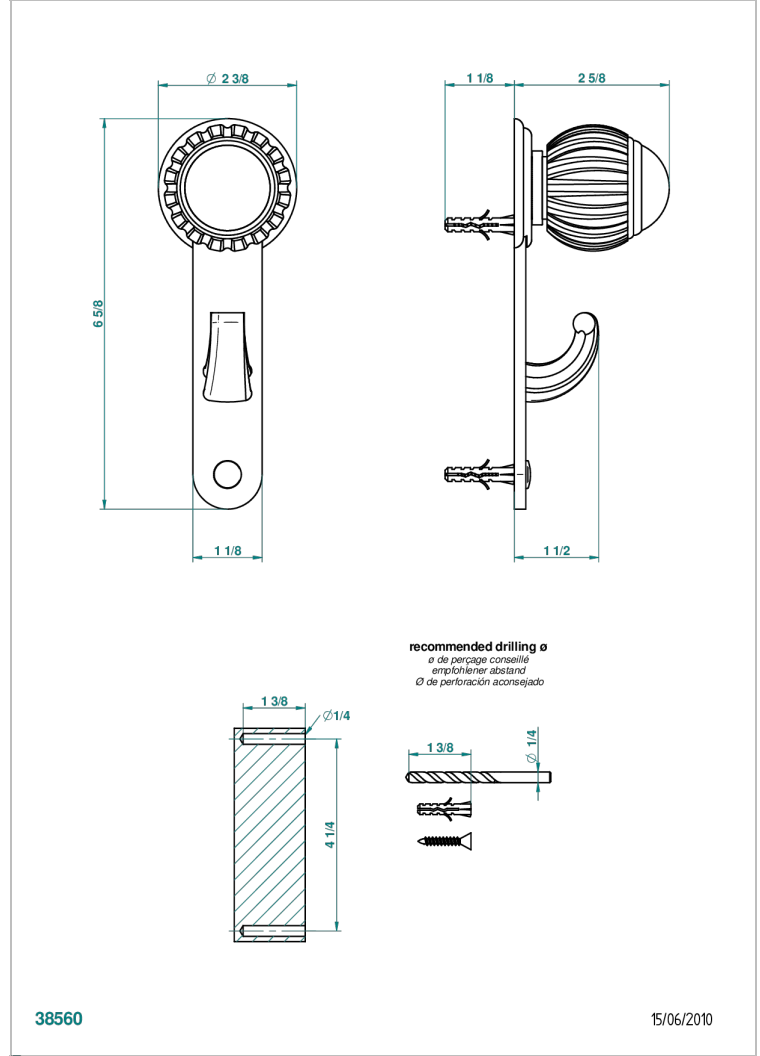

VOGUE MALACHITE

A8M-508

Robe hook single small

THG[®]
PARIS

CHARACTERISTIC

- Vogue Malachite
- Robe hook single small

AVAILABLE FINITIONS

Black nickel - D24
 Blush PVD - H62
 Brass color PVD - H49
 Brown bronze color PVD - F33
 Chrome polished - A02
 Chrome polished / gold polished - G02

Copper antique matt, coated - H07
 Gold color PVD - H52
 Gold mat - F07
 Gold polished - F01
 Gold satiny - F03
 Graphite PVD - H64

Light coated bronze - D01
 Matt Umber PVD - H67
 Matt blush PVD - H60
 Matt brass color PVD - H50
 Matt brown bronze color PVD - F34
 Matt chrome (American satin) - C02

Matt gold color PVD - H53
 Matt graphite PVD - H65
 Matt nickel (American satin) - C01
 Matt nickel color PVD - H56
 Nickel antique / Sovereign - H28
 Nickel color PVD - H55

Nickel polished - B01
 Rose Gold - F27
 Satin chrome - C03
 Silver polished, antique - H03
 Silver rhodium - F18
 Soft gold - F30