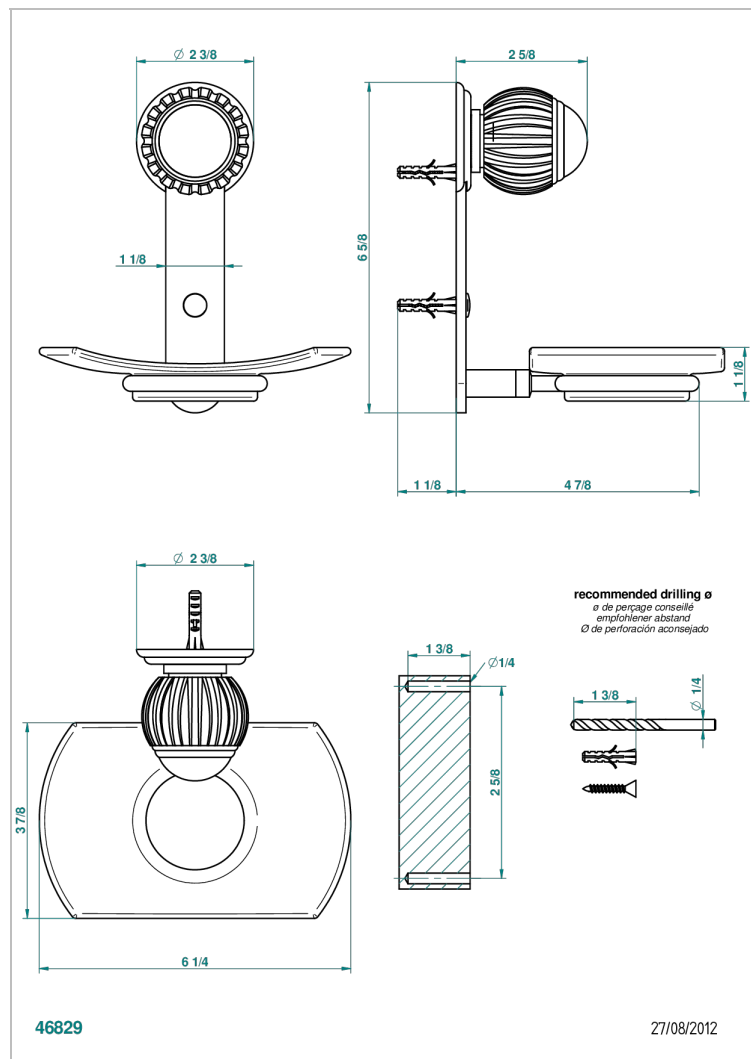

VOGUE MALACHITE

A8M-500

Glass soap dish, wall mounted

THG[®]
PARIS

CHARACTERISTIC

- Vogue Malachite
- Glass soap dish, wall mounted

AVAILABLE FINITIONS

Black nickel - D24