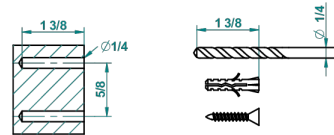

VOGUE MALACHITE

A8M-4720C

Metal toilet brush holder with brush with cover wall mounted

18317

30/10/2015

CHARACTERISTIC

- Vogue Malachite
- Metal toilet brush holder with brush with cover wall mounted

AVAILABLE FINITIONS

Black nickel - D24

Blush PVD - H62

Brass color PVD - H49

Brown bronze color PVD - F33

Chrome polished - A02

Chrome polished / gold polished - G02

Copper antique matt, coated - H07

Gold color PVD - H52

Gold mat - F07

Gold polished - F01

Gold satiny - F03

Graphite PVD - H64

Light coated bronze - D01

Matt Umber PVD - H67

Matt blush PVD - H60

Matt brass color PVD - H50

Matt brown bronze color PVD - F34

Matt chrome (American satin) - C02

Matt gold color PVD - H53

Matt graphite PVD - H65

Matt nickel (American satin) - C01

Matt nickel color PVD - H56

Nickel antique / Sovereign - H28

Nickel color PVD - H55

Nickel polished - B01

Rose Gold - F27

Satin chrome - C03

Silver polished, antique - H03

Silver rhodium - F18

Soft gold - F30