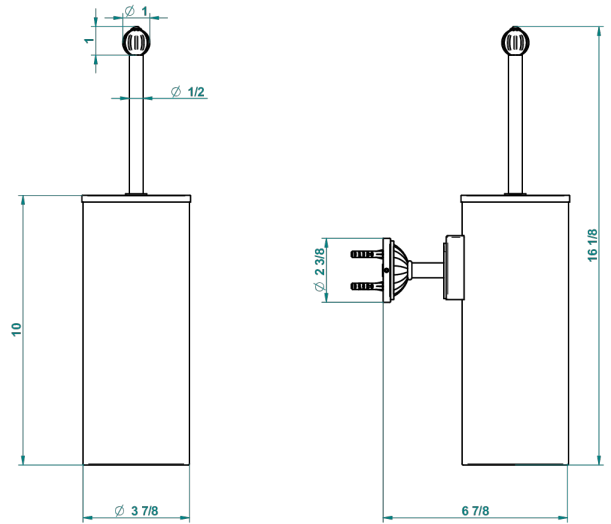

VOGUE MALACHITE

A8M-4720C

Metal toilet brush holder with brush with cover wall mounted

18317

30/10/2015

CHARACTERISTIC

- Vogue Malachite
- Metal toilet brush holder with brush with cover wall mounted

AVAILABLE FINITIONS

Black nickel - D24

Blush PVD - H62

Brass color PVD - H49

Brown bronze color PVD - F33

Chrome polished - A02

Chrome polished / gold polished - G02

Copper antique matt, coated - H07

Gold color PVD - H52

Gold mat - F07

Gold polished - F01

Gold satiny - F03

Graphite PVD - H64

Light coated bronze - D01

Matt Umber PVD - H67

Matt blush PVD - H60

Matt brass color PVD - H50

Matt brown bronze color PVD - F34

Matt chrome (American satin) - C02

Matt gold color PVD - H53

Matt graphite PVD - H65

Matt nickel (American satin) - C01

Matt nickel color PVD - H56

Nickel antique / Sovereign - H28

Nickel color PVD - H55

Nickel polished - B01

Rose Gold - F27

Satin chrome - C03

Silver polished, antique - H03

Silver rhodium - F18

Soft gold - F30