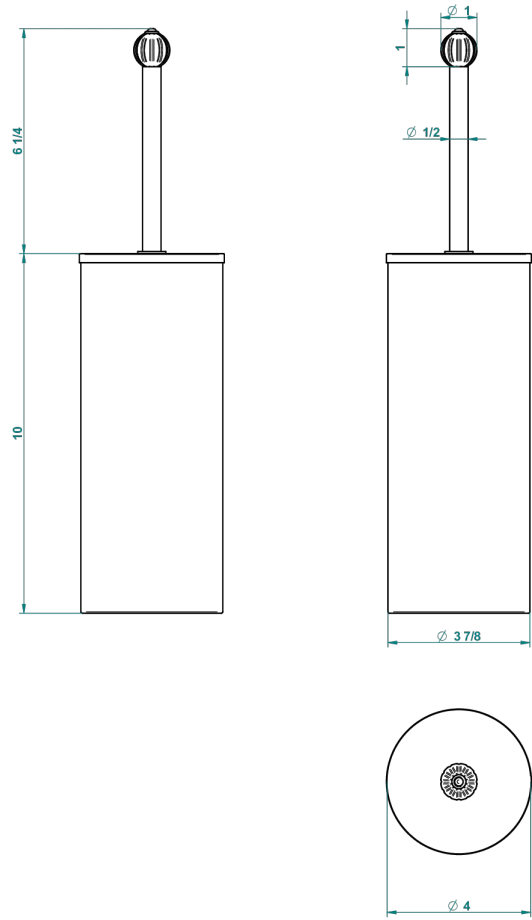

VOGUE MALACHITE

A8M-4700C

Metal toilet brush holder with brush with cover floor mounted

THG[®]
PARIS

23664

29/10/2015

CHARACTERISTIC

- Vogue Malachite
- Metal toilet brush holder with brush with cover floor mounted