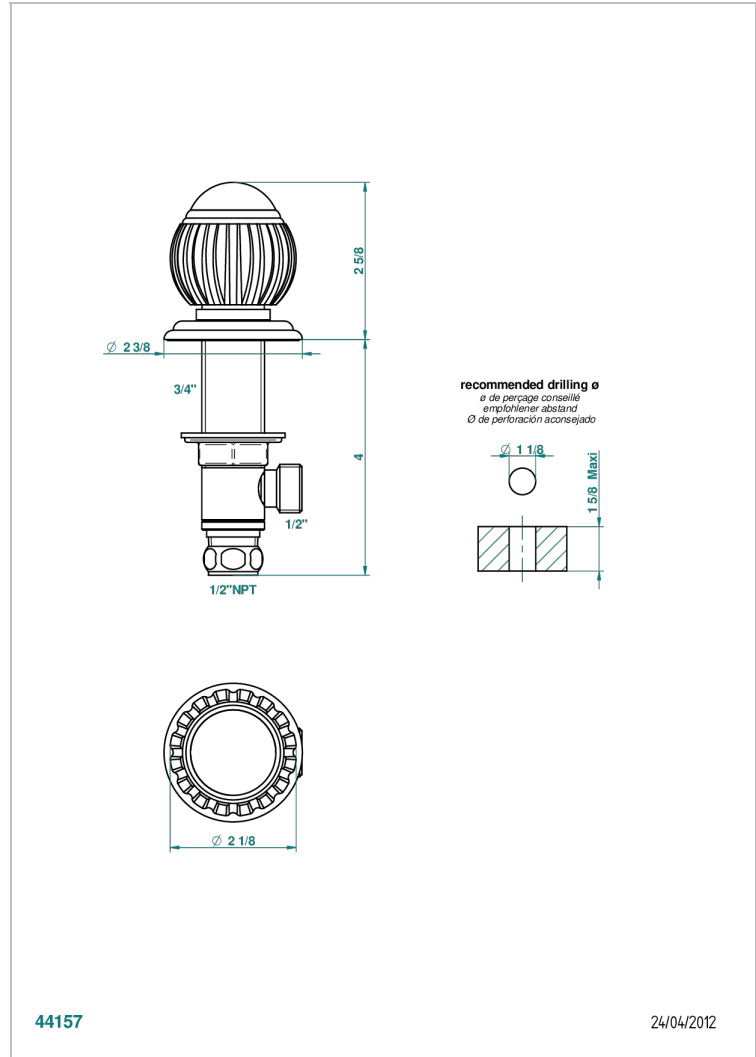

VOGUE MALACHITE

A8M-35/US

1/2" deck valve with trim for lavatory

44157

24/04/2012

CHARACTERISTIC

- Vogue Malachite
- 1/2" deck valve with trim for lavatory

AVAILABLE FINITIONS