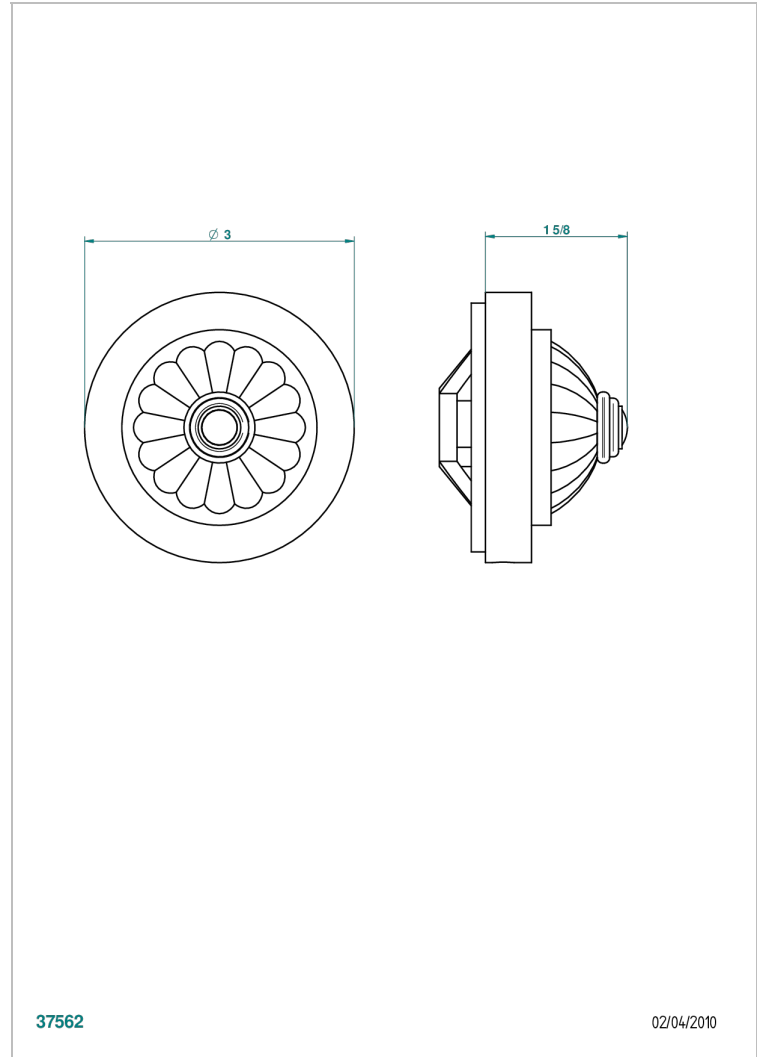

# VOGUE MALACHITE

A8M-301GEBUS

Control knob for Geberit waste overflow

THG<sup>®</sup>  
PARIS

37562

02/04/2010

## CHARACTERISTIC

- Vogue Malachite
- Control knob for Geberit waste overflow