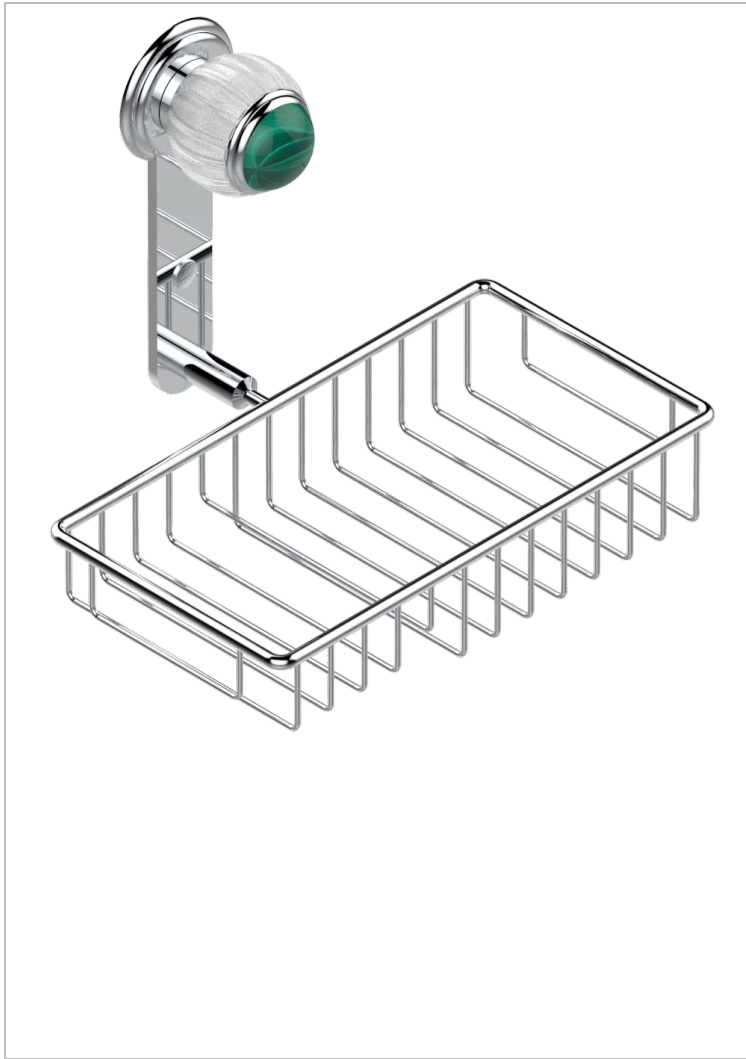

# VOGUE MALACHITE

A8M-2620

Soap and sponge holder, wall mounted

THG<sup>®</sup>  
PARIS

## CHARACTERISTIC

- Vogue Malachite
- Soap and sponge holder, wall mounted

## AVAILABLE FINITIONS

Black nickel - D24  
Blush PVD - H62  
Brass color PVD - H49  
Brown bronze color PVD - F33  
Chrome polished - A02  
Chrome polished / gold polished - G02

Copper antique matt, coated - H07  
Gold color PVD - H52  
Gold mat - F07  
Gold polished - F01  
Gold satiny - F03  
Graphite PVD - H64