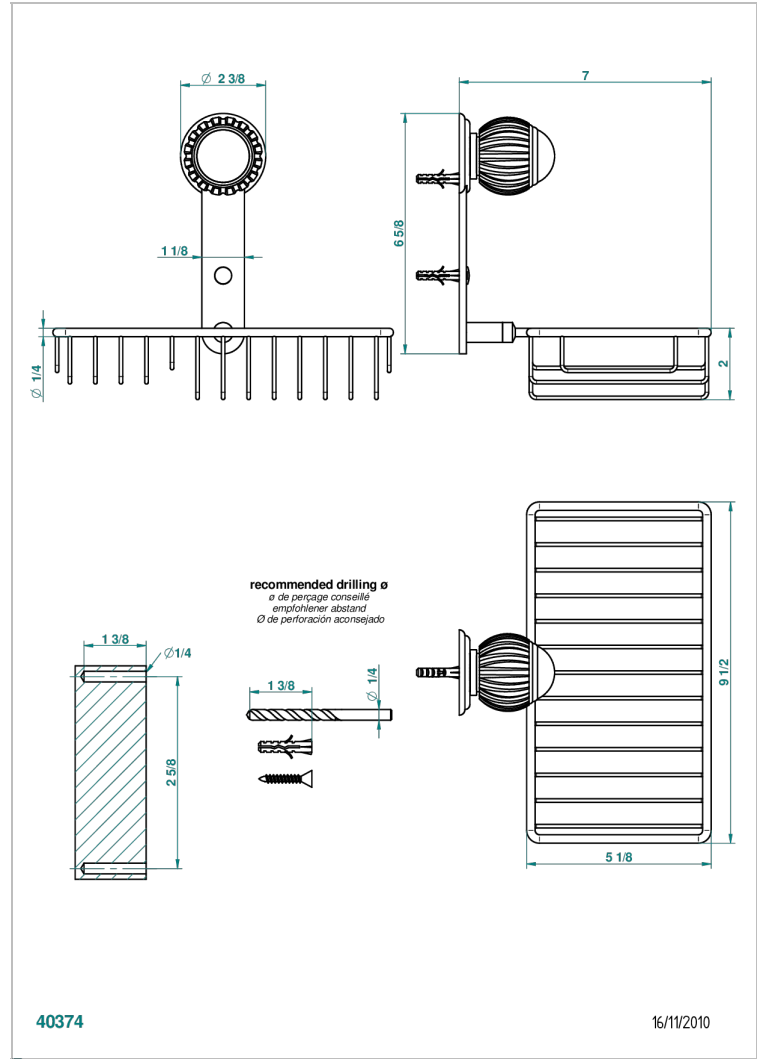

# VOGUE MALACHITE

A8M-2620

Soap and sponge holder, wall mounted

THG<sup>®</sup>  
PARIS

## CHARACTERISTIC

- Vogue Malachite
- Soap and sponge holder, wall mounted