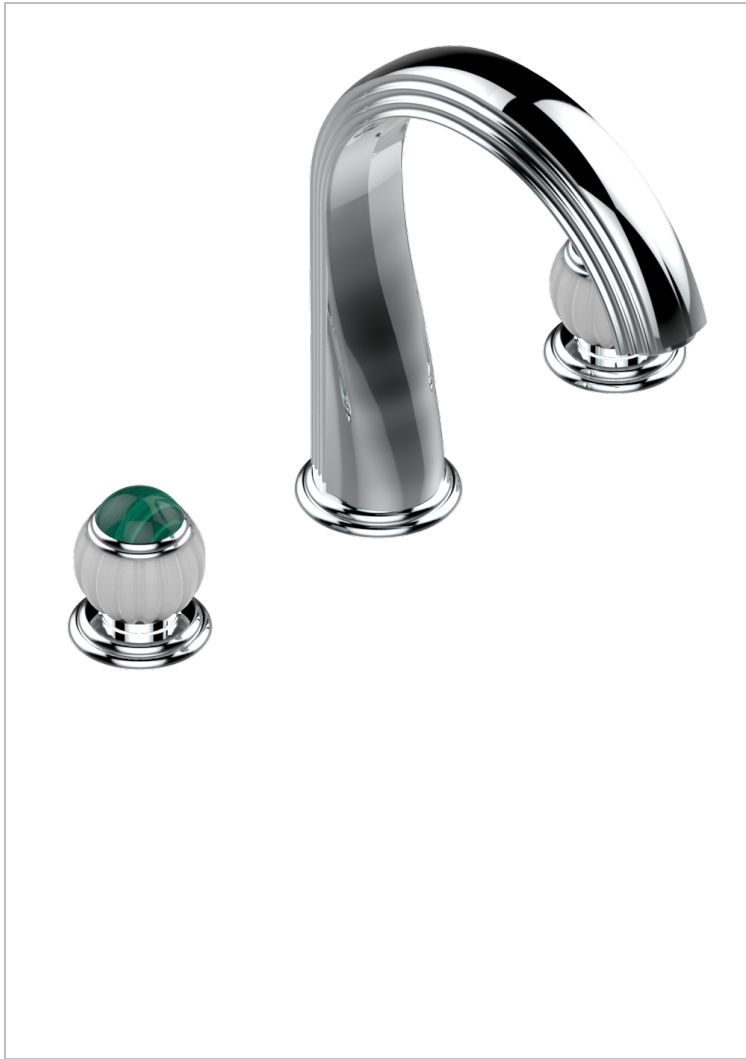

VOGUE MALACHITE

A8M-25SGUS

Roman tub set with 3/4" valves

THG[®]
PARIS

CHARACTERISTIC

- Vogue Malachite
- Roman tub set with 3/4" valves

TECHNICAL SPECS

- Recommandé : 3 bars (max. 5 bars) - Advised : 43,5 psi (max. 72 psi)
- Bec : 35 l/min à 3 bars
- Spout : 9.26 gpm at 43.5 psi

AVAILABLE FINITIONS

Black nickel - D24

Blush PVD - H62

Brass color PVD - H49

Brown bronze color PVD - F33

Chrome polished - A02

Chrome polished / gold polished - G02

Copper antique matt, coated - H07

Gold color PVD - H52

Gold mat - F07

Gold polished - F01

Gold satiney - F03

Graphite PVD - H64

Light coated bronze - D01

Matt Umber PVD - H67

Matt blush PVD - H60

Nickel antique / Sovereign - H28

Nickel color PVD - H55

Nickel polished - B01

Rose Gold - F27

Satin chrome - C03

Silver polished, antique - H03

Silver rhodium - F18

Soft gold - F30