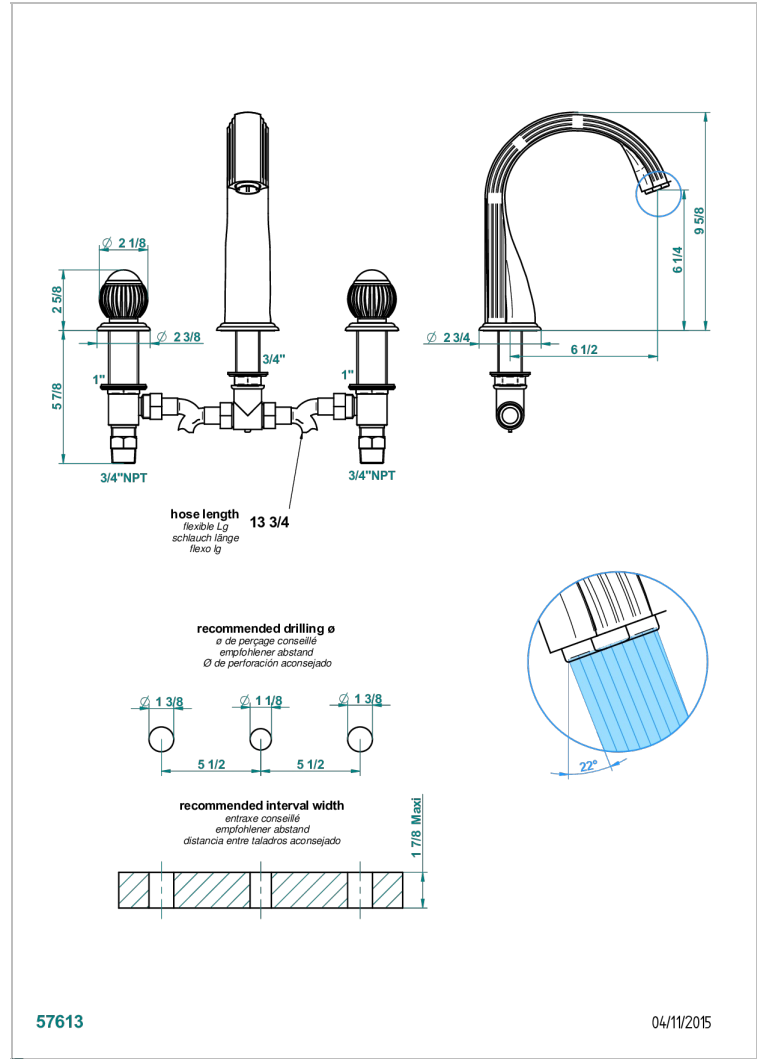

VOGUE MALACHITE

A8M-25SGUS

Roman tub set with 3/4" valves

THG[®]
PARIS

CHARACTERISTIC

- Vogue Malachite
- Roman tub set with 3/4" valves

TECHNICAL SPECS

- Recommandé : 3 bars (max. 5 bars) - Advised : 43,5 psi (max. 72 psi)
- Bec : 35 l/min à 3 bars
- Spout : 9.26 gpm at 43.5 psi