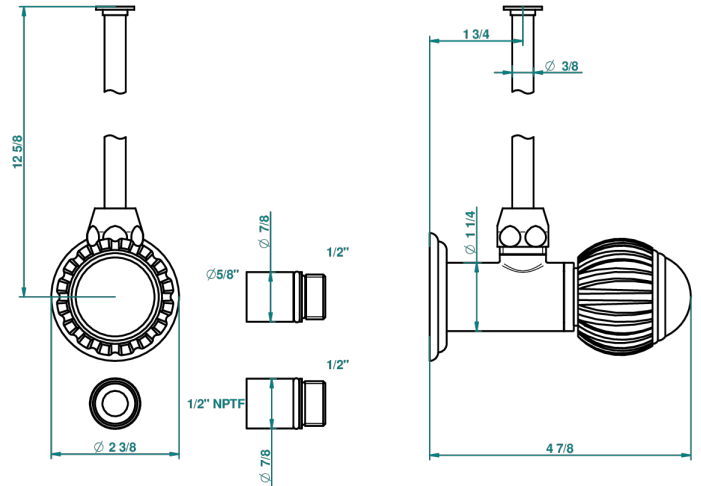

VOGUE MALACHITE

A8M-181/SWC

Angle supply valve with 3/8" adaptor set for toilet

34910

22/07/2009

CHARACTERISTIC

- Vogue Malachite
- Angle supply valve with 3/8" adaptor set for toilet

AVAILABLE FINITIONS