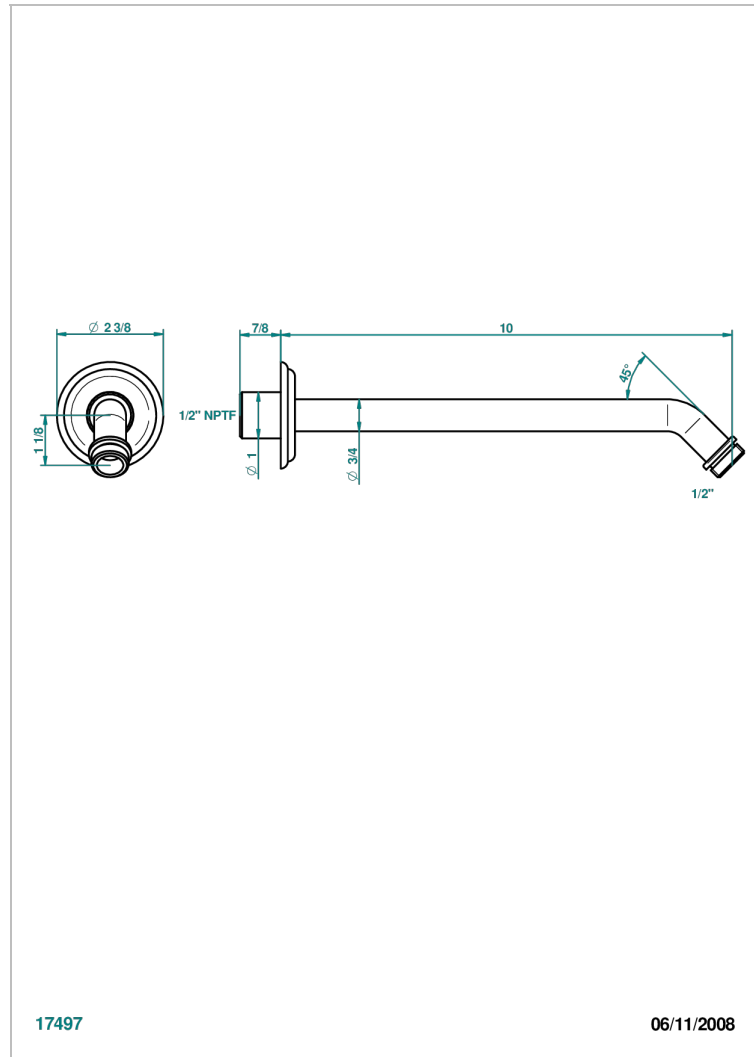

VOGUE AMETHYST

A8B-84/US

Horizontal shower arm, 45°, lg: 10"

THG[®]
PARIS

17497

06/11/2008

CHARACTERISTIC

- Vogue Amethyst
- Horizontal shower arm, 45°, lg: 10"