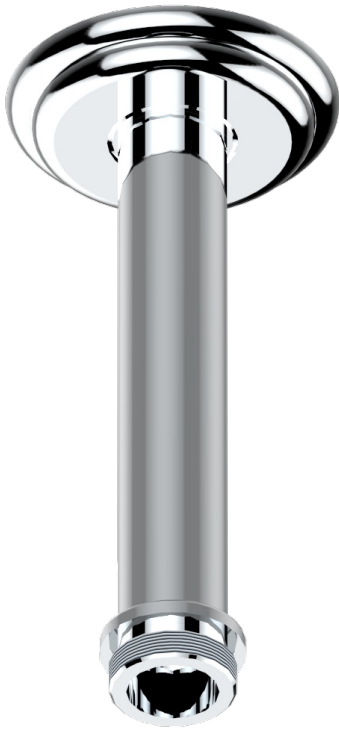

VOGUE AMETHYST

A8B-82V/US

Vertical shower arm ceiling mounted 1/2" connection

THG[®]
PARIS

17502

18/11/2008

CHARACTERISTIC

- Vogue Amethyst
- Vertical shower arm ceiling mounted 1/2" connection

AVAILABLE FINITIONS

Black nickel - D24

Blush PVD - H62

Brass color PVD - H49

Brown bronze color PVD - F33

Chrome polished - A02

Chrome polished / gold polished - G02

Copper antique matt, coated - H07

Gold color PVD - H52

Gold mat - F07

Gold polished - F01

Gold satiney - F03

Graphite PVD - H64

Light coated bronze - D01

Matt Umber PVD - H67

Matt blush PVD - H60

Nickel antique / Sovereign - H28

Nickel color PVD - H55

Nickel polished - B01

Rose Gold - F27

Satin chrome - C03

Silver polished, antique - H03

Silver rhodium - F18

Soft gold - F30