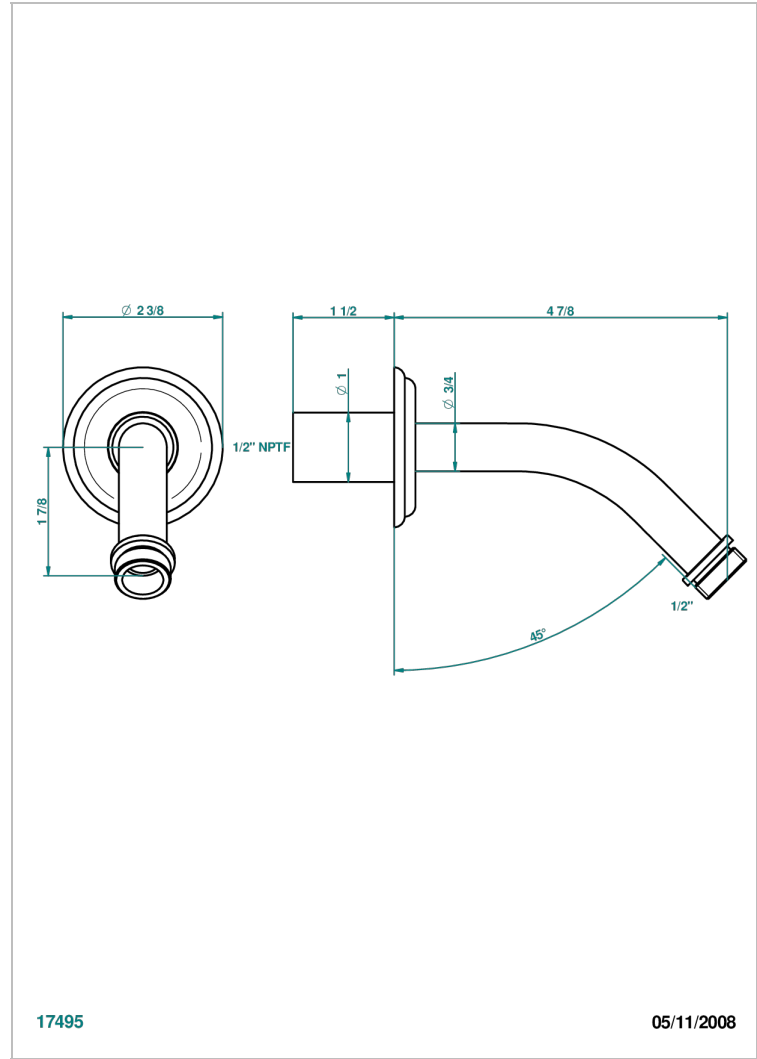

VOGUE AMETHYST

A8B-82/US

Horizontal shower arm, 45°, lg: 4" 3/4

THG[®]
PARIS

17495

05/11/2008

CHARACTERISTIC

- Vogue Amethyst
- Horizontal shower arm, 45°, lg: 4" 3/4