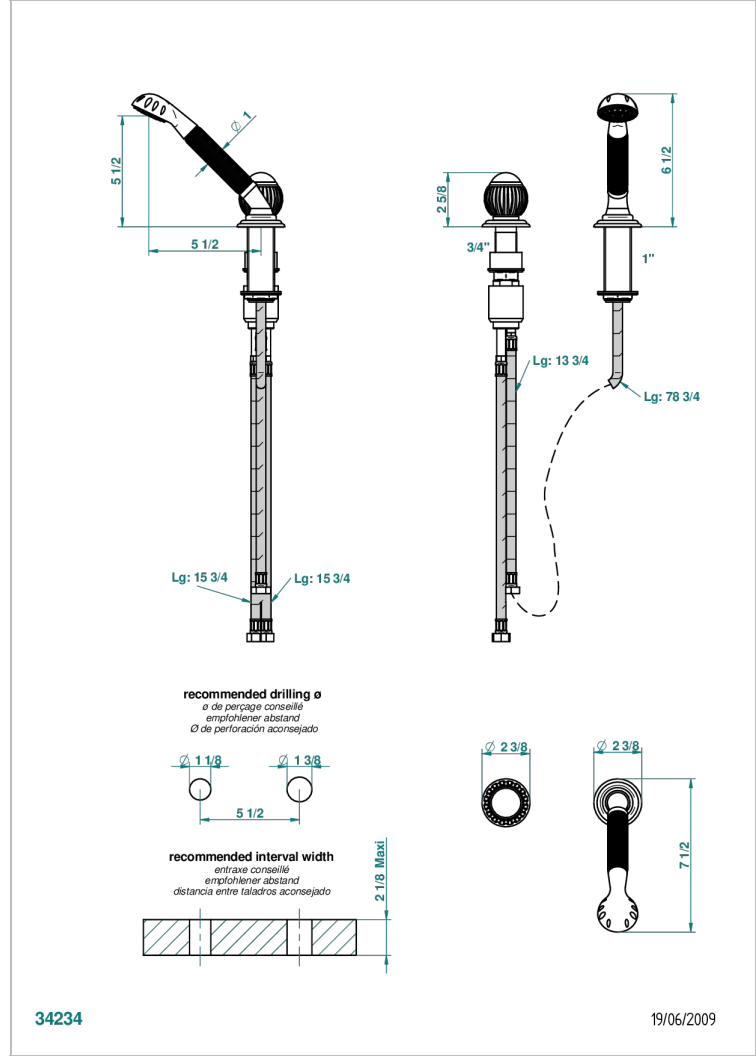

VOGUE AMETHYST

A8B-6532/60A

Deck mounted mixer with handshower, progressive cartridge

CHARACTERISTIC

- Vogue Amethyst
- Deck mounted mixer with handshower, progressive cartridge

TECHNICAL SPECS

- Recommandé : 3 bars (max. 5 bars) - Advised : 43,5 psi (max. 72 psi)
- 9,5 l/min à 3 bars (2.5 gpm at 43.5 psi)

AVAILABLE FINITIONS

Black nickel - D24
 Blush PVD - H62
 Brass color PVD - H49
 Brown bronze color PVD - F33
 Chrome polished - A02
 Chrome polished / gold polished - G02

Copper antique matt, coated - H07
 Gold color PVD - H52
 Gold mat - F07
 Gold polished - F01
 Gold satiny - F03
 Graphite PVD - H64