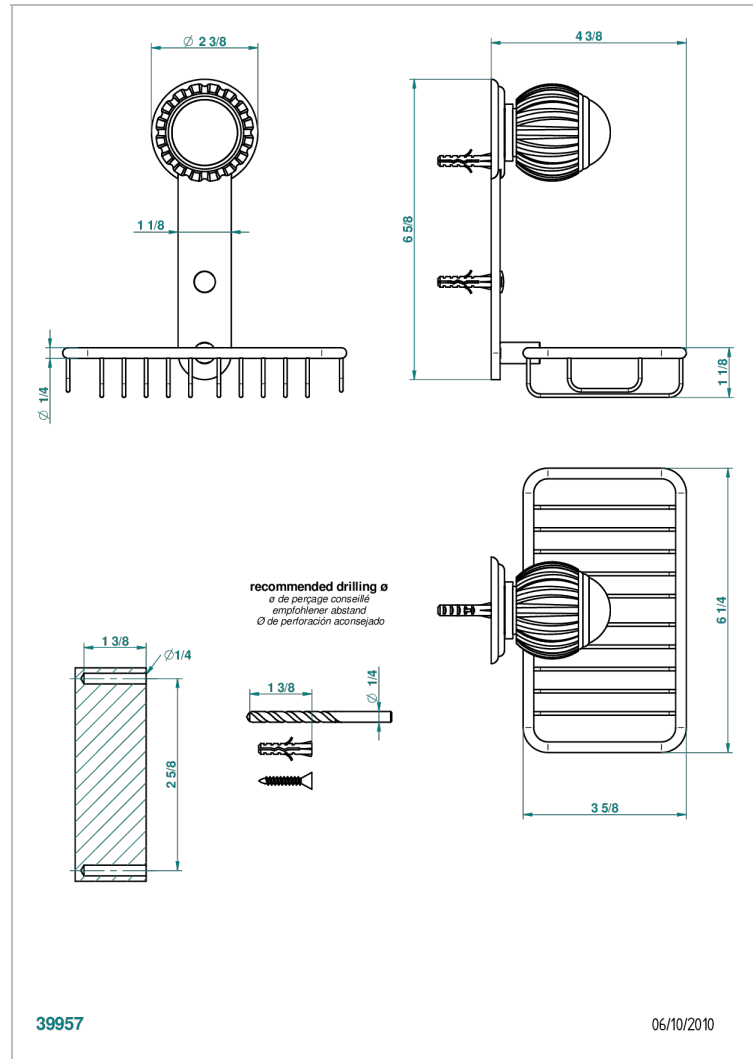

# VOGUE AMETHYST

A8B-620

Soap basket, wall mounted 6"1/4 x 3"5/8

## CHARACTERISTIC

- Vogue Amethyst
- Soap basket, wall mounted 6"1/4 x 3"5/8