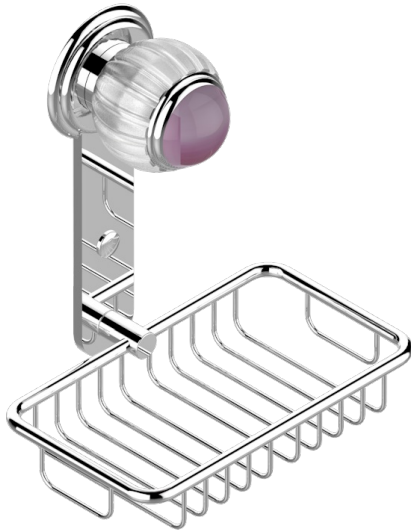

# VOGUE AMETHYST

A8B-620

Soap basket, wall mounted 6"1/4 x 3"5/8

## CHARACTERISTIC

- Vogue Amethyst
- Soap basket, wall mounted 6"1/4 x 3"5/8

## AVAILABLE FINITIONS

Black nickel - D24  
Blush PVD - H62  
Brass color PVD - H49  
Brown bronze color PVD - F33  
Chrome polished - A02  
Chrome polished / gold polished - G02

Copper antique matt, coated - H07  
Gold color PVD - H52  
Gold mat - F07  
Gold polished - F01  
Gold satiney - F03  
Graphite PVD - H64

Nickel polished - B01  
Rose Gold - F27  
Satin chrome - C03  
Silver polished, antique - H03  
Silver rhodium - F18  
Soft gold - F30