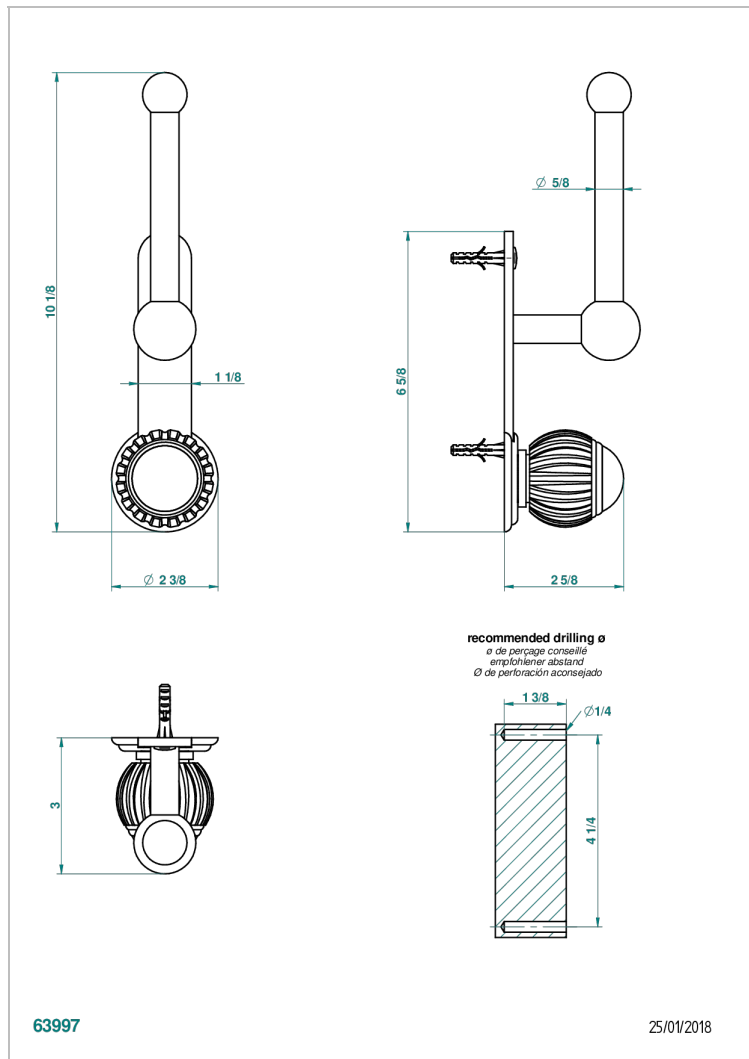

VOGUE AMETHYST

A8B-542

Reserve toilet paper holder

CHARACTERISTIC

- Vogue Amethyst
- Reserve toilet paper holder

AVAILABLE FINITIONS

Black nickel - D24

Blush PVD - H62