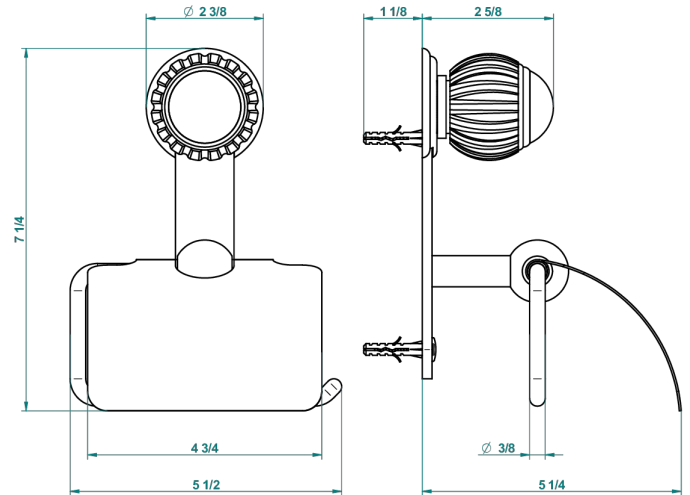

VOGUE AMETHYST

A8B-538AC

Toilet paper holder, single mount with cover

THG®
PARIS

36818

03/10/2016

CHARACTERISTIC

- Vogue Amethyst
- Toilet paper holder, single mount with cover

AVAILABLE FINITIONS

Black nickel - D24
Blush PVD - H62
Brass color PVD - H49
Brown bronze color PVD - F33
Chrome polished - A02
Chrome polished / gold polished - G02

Copper antique matt, coated - H07
Gold color PVD - H52
Gold mat - F07
Gold polished - F01
Gold satiny - F03
Graphite PVD - H64

Light coated bronze - D01
Matt Umber PVD - H67
Matt blush PVD - H60
Matt brass color PVD - H50
Matt brown bronze color PVD - F34
Matt chrome (American satin) - C02

Matt gold color PVD - H53
Matt graphite PVD - H65
Matt nickel (American satin) - C01
Matt nickel color PVD - H56
Nickel antique / Sovereign - H28
Nickel color PVD - H55

Nickel polished - B01
Rose Gold - F27
Satin chrome - C03
Silver polished, antique - H03
Silver rhodium - F18
Soft gold - F30