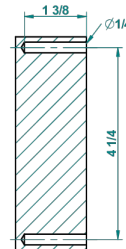

VOGUE AMETHYST

A8B-538AC

Toilet paper holder, single mount with cover

THG®
PARIS

36818

03/10/2016

CHARACTERISTIC

- Vogue Amethyst
- Toilet paper holder, single mount with cover

AVAILABLE FINITIONS

Black nickel - D24
Blush PVD - H62
Brass color PVD - H49
Brown bronze color PVD - F33
Chrome polished - A02
Chrome polished / gold polished - G02

Copper antique matt, coated - H07
Gold color PVD - H52
Gold mat - F07
Gold polished - F01
Gold satiny - F03
Graphite PVD - H64

Light coated bronze - D01
Matt Umber PVD - H67
Matt blush PVD - H60
Matt brass color PVD - H50
Matt brown bronze color PVD - F34
Matt chrome (American satin) - C02

Matt gold color PVD - H53
Matt graphite PVD - H65
Matt nickel (American satin) - C01
Matt nickel color PVD - H56
Nickel antique / Sovereign - H28
Nickel color PVD - H55

Nickel polished - B01
Rose Gold - F27
Satin chrome - C03
Silver polished, antique - H03
Silver rhodium - F18
Soft gold - F30