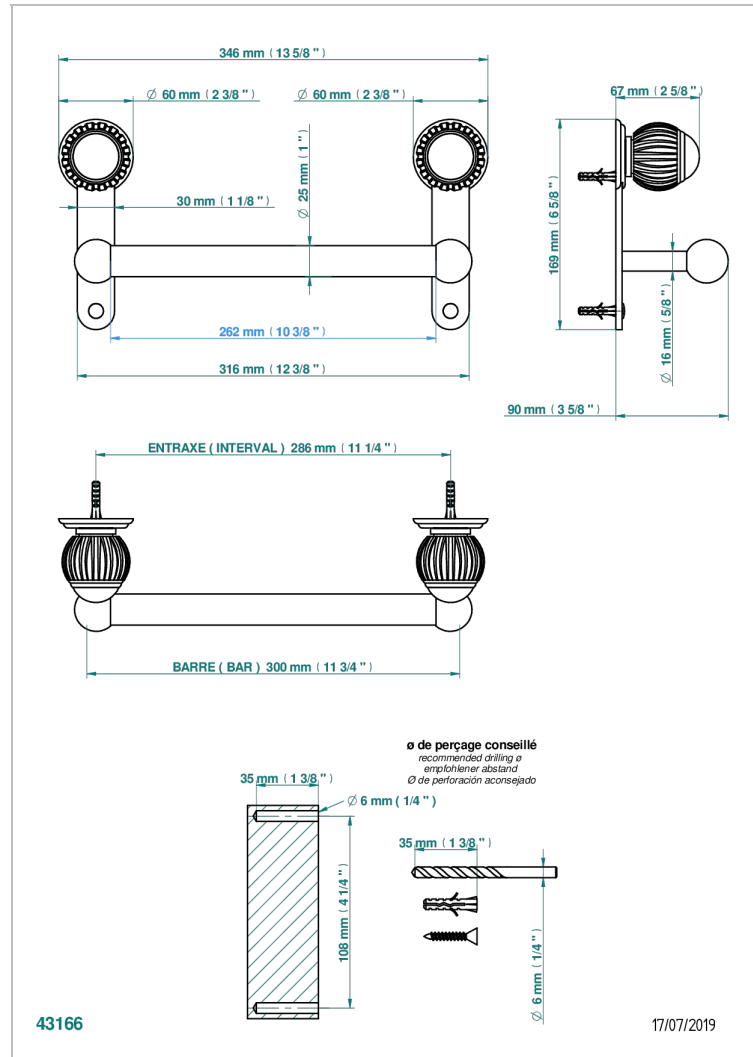

# VOGUE AMETHYST

A8B-527

Towel bar, 1" dia, 11 3/4" long

## CHARACTERISTIC

- Vogue Amethyst
- Towel bar, 1" dia, 11 3/4" long