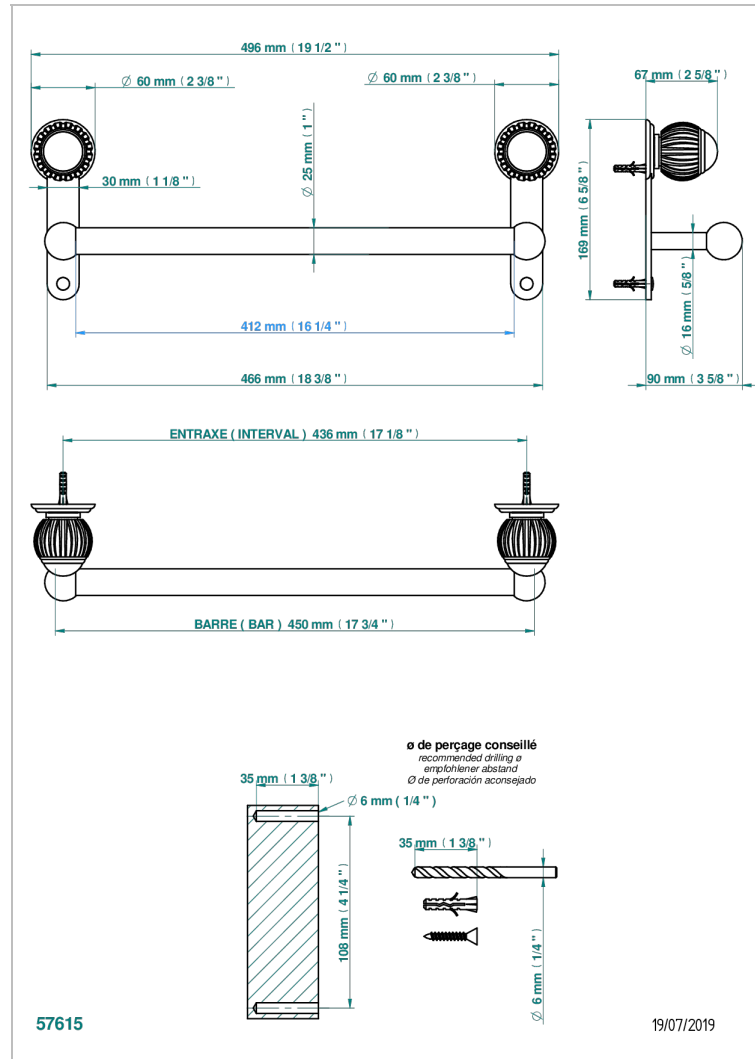

VOGUE AMETHYST

A8B-526/45

Towel bar, 18" long

CHARACTERISTIC

- Vogue Amethyst
- Towel bar, 18" long

AVAILABLE FINITIONS

Black nickel - D24

Blush PVD - H62