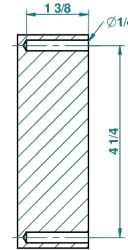

VOGUE AMETHYST

A8B-517

Robe hook

38278

31/05/2010

CHARACTERISTIC

- Vogue Amethyst
- Robe hook

AVAILABLE FINITIONS

Black nickel - D24
Blush PVD - H62
Brass color PVD - H49
Brown bronze color PVD - F33
Chrome polished - A02
Chrome polished / gold polished - G02

Copper antique matt, coated - H07
Gold color PVD - H52
Gold mat - F07
Gold polished - F01
Gold satiney - F03
Graphite PVD - H64

Light coated bronze - D01
Matt Umber PVD - H67
Matt blush PVD - H60
Matt brass color PVD - H50
Matt brown bronze color PVD - F34
Matt chrome (American satin) - C02

Matt gold color PVD - H53
Matt graphite PVD - H65
Matt nickel (American satin) - C01
Matt nickel color PVD - H56
Nickel antique / Sovereign - H28
Nickel color PVD - H55

Nickel polished - B01
Rose Gold - F27
Satin chrome - C03
Silver polished, antique - H03
Silver rhodium - F18
Soft gold - F30