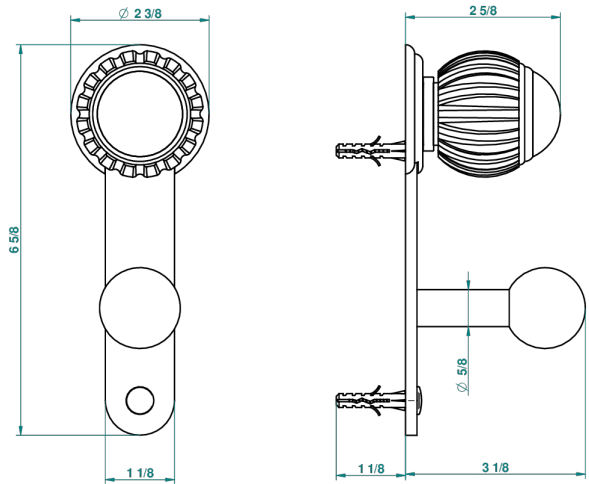

VOGUE AMETHYST

A8B-517

Robe hook

38278

31/05/2010

CHARACTERISTIC

- Vogue Amethyst
- Robe hook

AVAILABLE FINITIONS

Black nickel - D24
Blush PVD - H62
Brass color PVD - H49
Brown bronze color PVD - F33
Chrome polished - A02
Chrome polished / gold polished - G02

Copper antique matt, coated - H07
Gold color PVD - H52
Gold mat - F07
Gold polished - F01
Gold satiney - F03
Graphite PVD - H64

Light coated bronze - D01
Matt Umber PVD - H67
Matt blush PVD - H60
Matt brass color PVD - H50
Matt brown bronze color PVD - F34
Matt chrome (American satin) - C02

Matt gold color PVD - H53
Matt graphite PVD - H65
Matt nickel (American satin) - C01
Matt nickel color PVD - H56
Nickel antique / Sovereign - H28
Nickel color PVD - H55

Nickel polished - B01
Rose Gold - F27
Satin chrome - C03
Silver polished, antique - H03
Silver rhodium - F18
Soft gold - F30