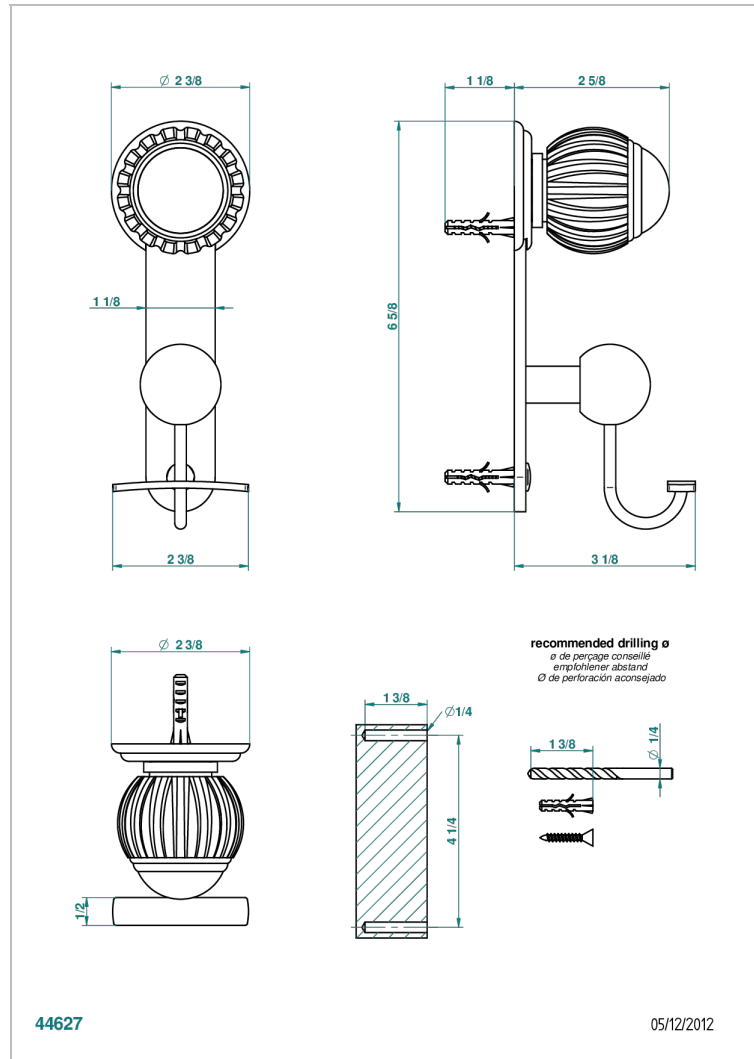

# VOGUE AMETHYST

A8B-510

Robe hook

## CHARACTERISTIC

- Vogue Amethyst
- Robe hook