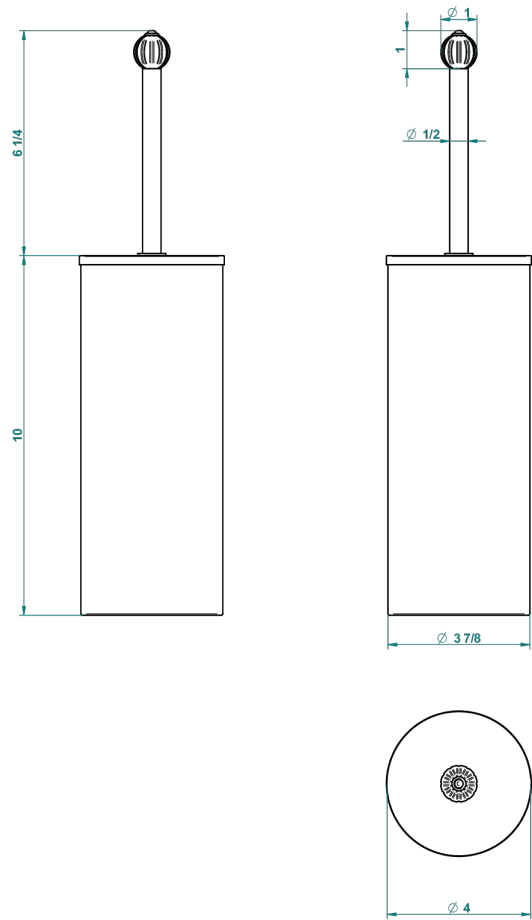

VOGUE AMETHYST

A8B-4700C

Metal toilet brush holder with brush with cover floor mounted

THG[®]
PARIS

23664

29/10/2015

CHARACTERISTIC

- Vogue Amethyst
- Metal toilet brush holder with brush with cover floor mounted