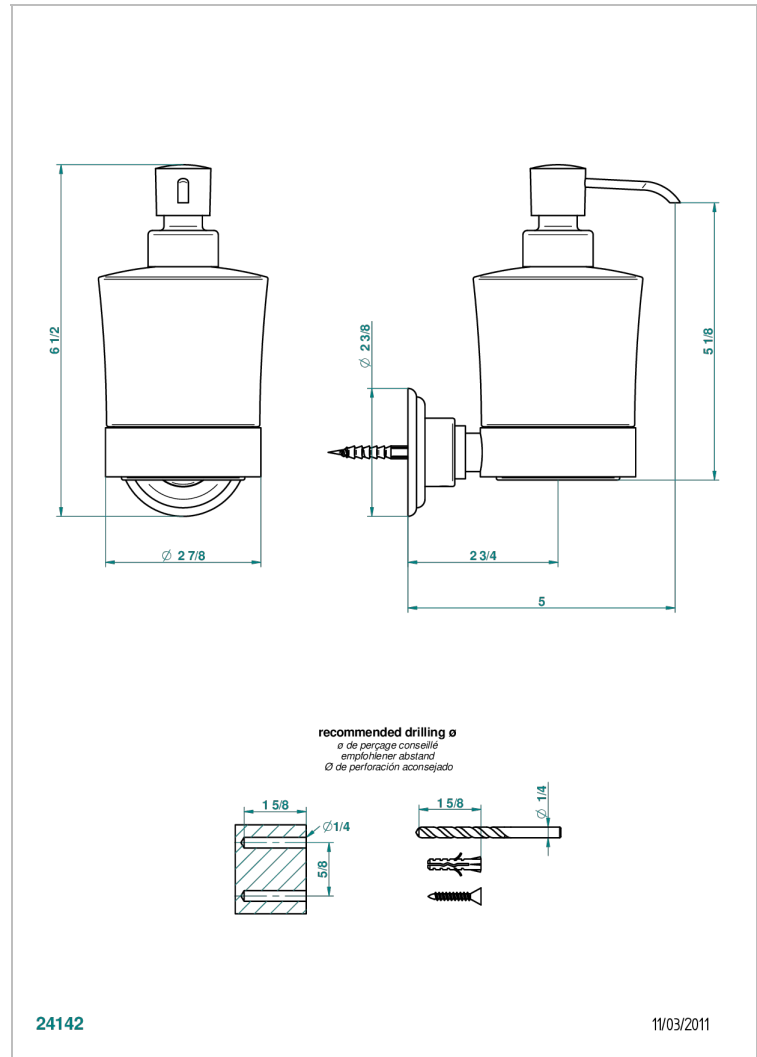

MARQUISE PLATINUM DECOR

A7G-613

Liquid soap dispenser

THG[®]
PARIS

24142

11/03/2011

CHARACTERISTIC

- Marquise platinum decor
- Liquid soap dispenser