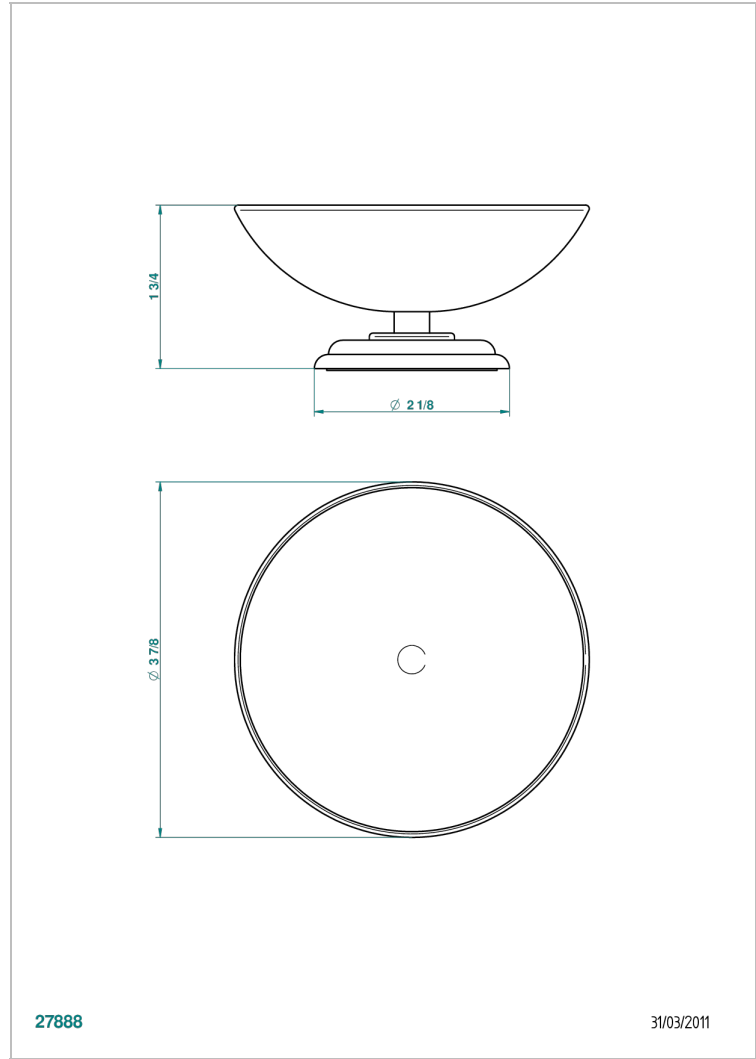

MARQUISE PLATINUM DECOR

A7G-544

Soap dish, freestanding , 4" diameter

THG[®]
PARIS

CHARACTERISTIC

- Marquise platinum decor
- Soap dish, freestanding , 4" diameter

AVAILABLE FINITIONS

Black nickel - D24
Blush PVD - H62
Brass color PVD - H49
Brown bronze color PVD - F33
Chrome polished - A02
Chrome polished / gold polished - G02