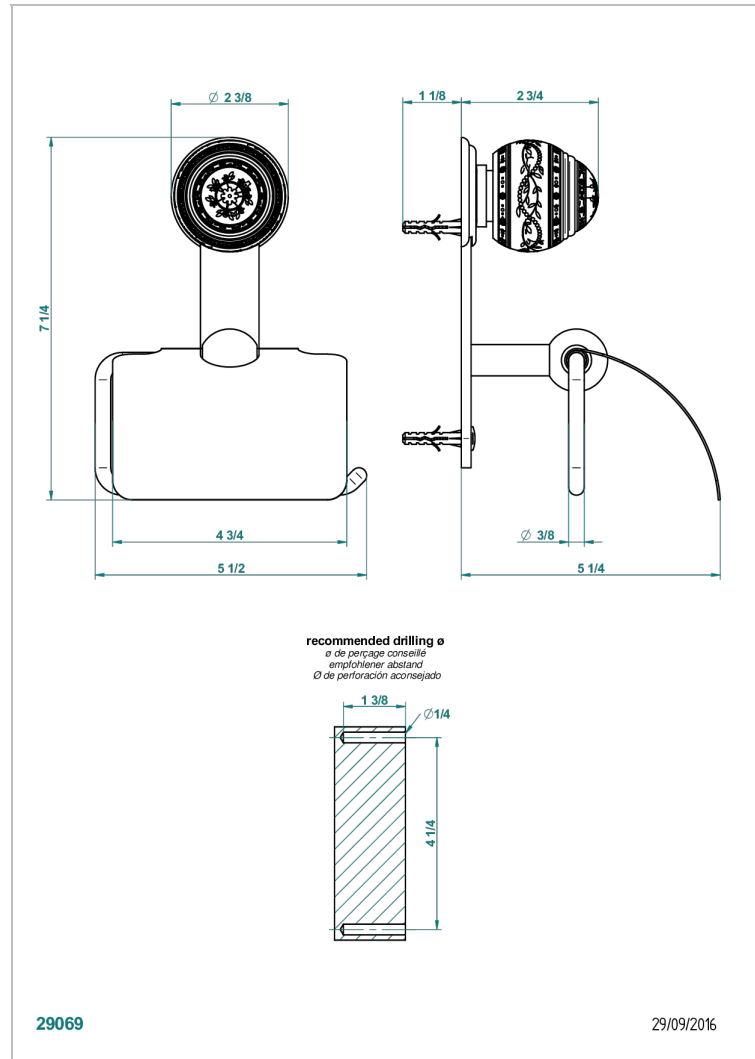

MARQUISE PLATINUM DECOR

A7G-538AC

THG
PARIS

Toilet paper holder, single mount with cover

CHARACTERISTIC

- Marquise platinum decor
- Toilet paper holder, single mount with cover

AVAILABLE FINITIONS

Black nickel - D24
 Blush PVD - H62
 Brass color PVD - H49
 Brown bronze color PVD - F33
 Chrome polished - A02
 Chrome polished / gold polished - G02