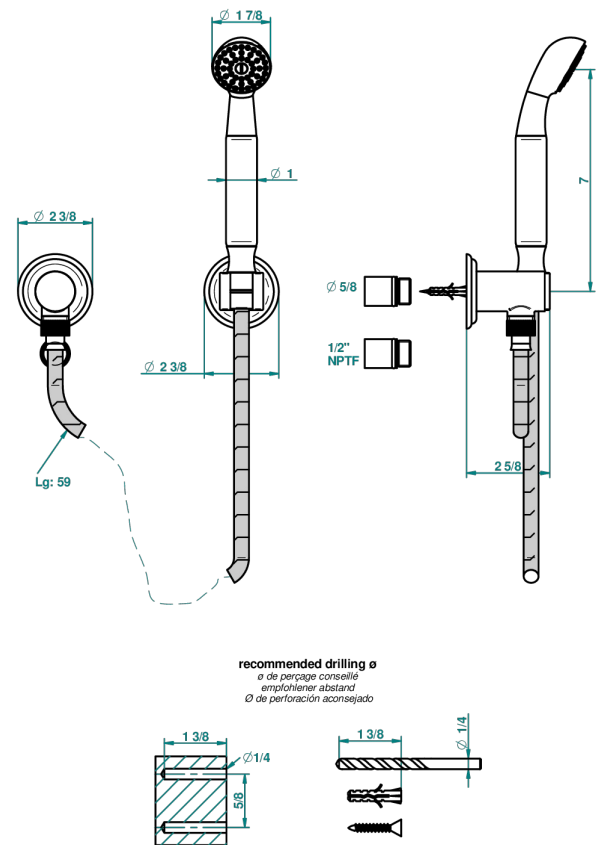

MARQUISE PLATINUM DECOR

A7G-52/US

Wall mounted handshower with separate fixed hook

20258

26/01/2011

CHARACTERISTIC

- Marquise platinum decor
- Wall mounted handshower with separate fixed hook

TECHNICAL SPECS

- Recommandé : 3 bars (max. 5 bars) - Advised : 43,5 psi (max. 72 psi)
- 9,5 l/min à 3 bars (2.5 gpm at 43.5 psi)

AVAILABLE FINITIONS

Black nickel - D24
Blush PVD - H62
Brass color PVD - H49
Brown bronze color PVD - F33
Chrome polished - A02
Chrome polished / gold polished - G02