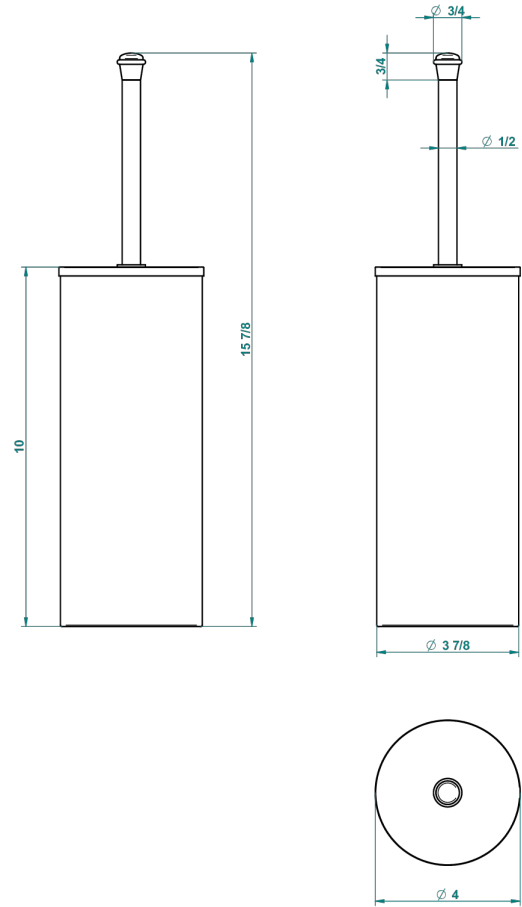

MARQUISE PLATINUM DECOR

A7G-4700C

Metal toilet brush holder with brush with cover floor mounted

THG[®]
PARIS

22334

29/10/2015

CHARACTERISTIC

- Marquise platinum decor
- Metal toilet brush holder with brush with cover floor mounted