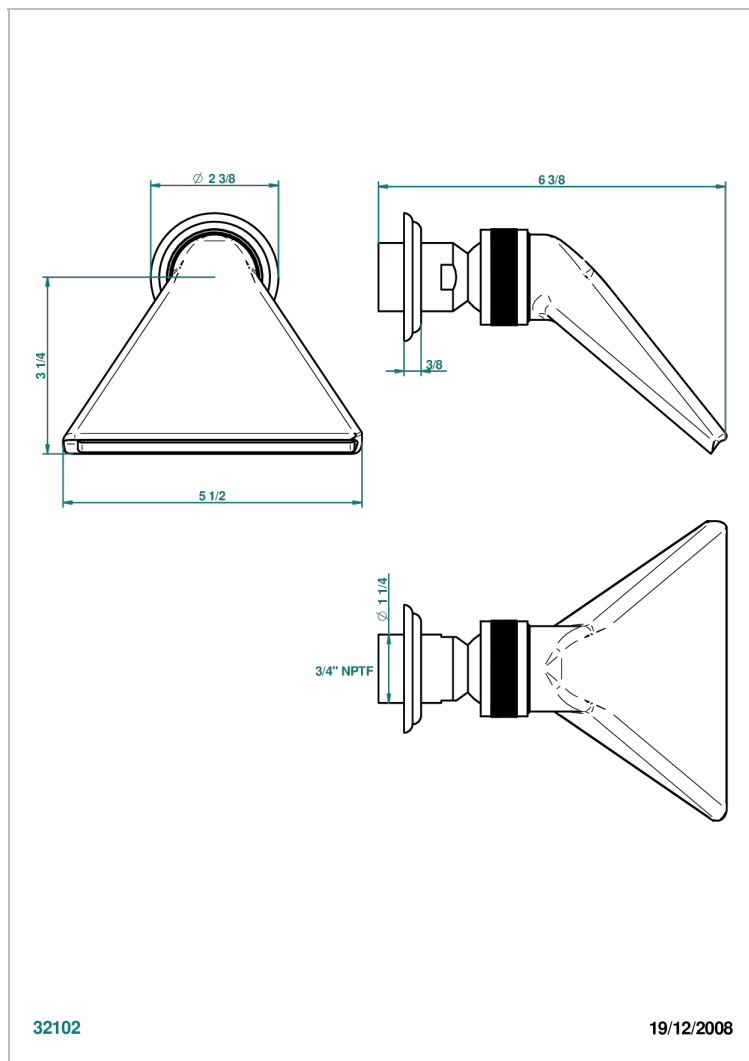

MARQUISE PLATINUM DECOR

A7G-3640/US

Shower head, cast deluge with 3/4" connection

THG[®]
PARIS

CHARACTERISTIC

- Marquise platinum decor
- Shower head, cast deluge with 3/4" connection

AVAILABLE FINITIONS

Black nickel - D24