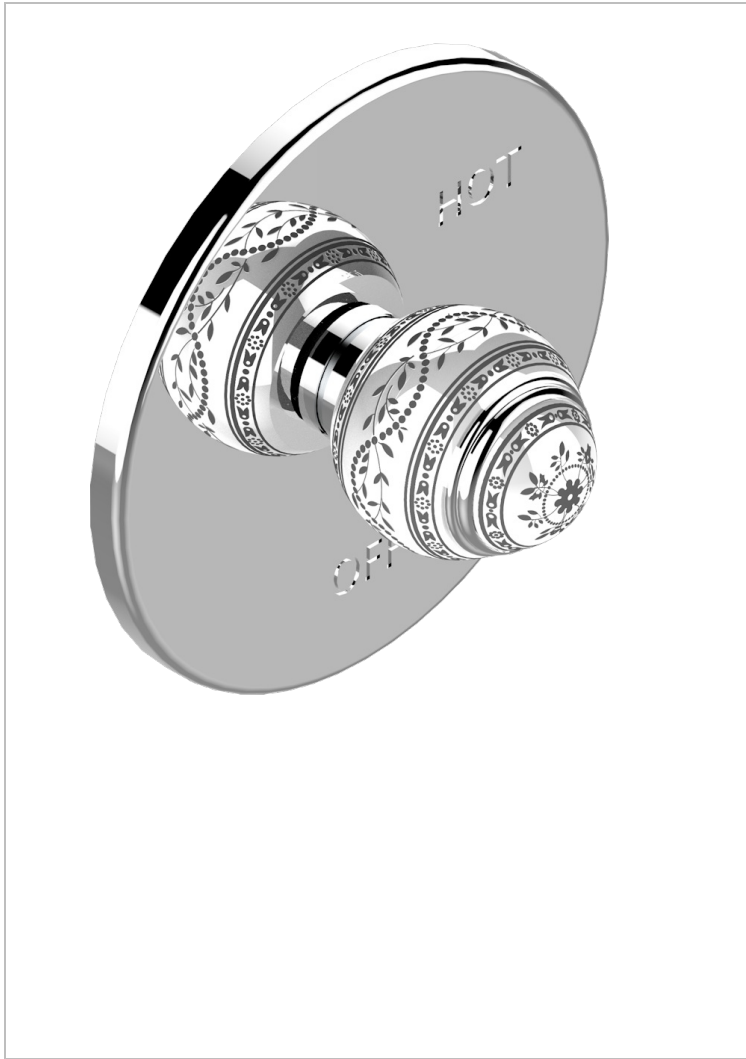

# MARQUISE PLATINUM DECOR

A7G-320B

Trim for pressure balance valve

THG<sup>®</sup>  
PARIS

36778

11/02/2010

## CHARACTERISTIC

- Marquise platinum decor
- Trim for pressure balance valve

## RELATED SKU'S

- Ref. G00-320A 1/2 " Pressure balance valve

Nickel antique / Sovereign - H28

Nickel color PVD - H55

Nickel polished - B01

Rose Gold - F27

Satin chrome - C03

Silver polished, antique - H03

Silver rhodium - F18

Soft gold - F30