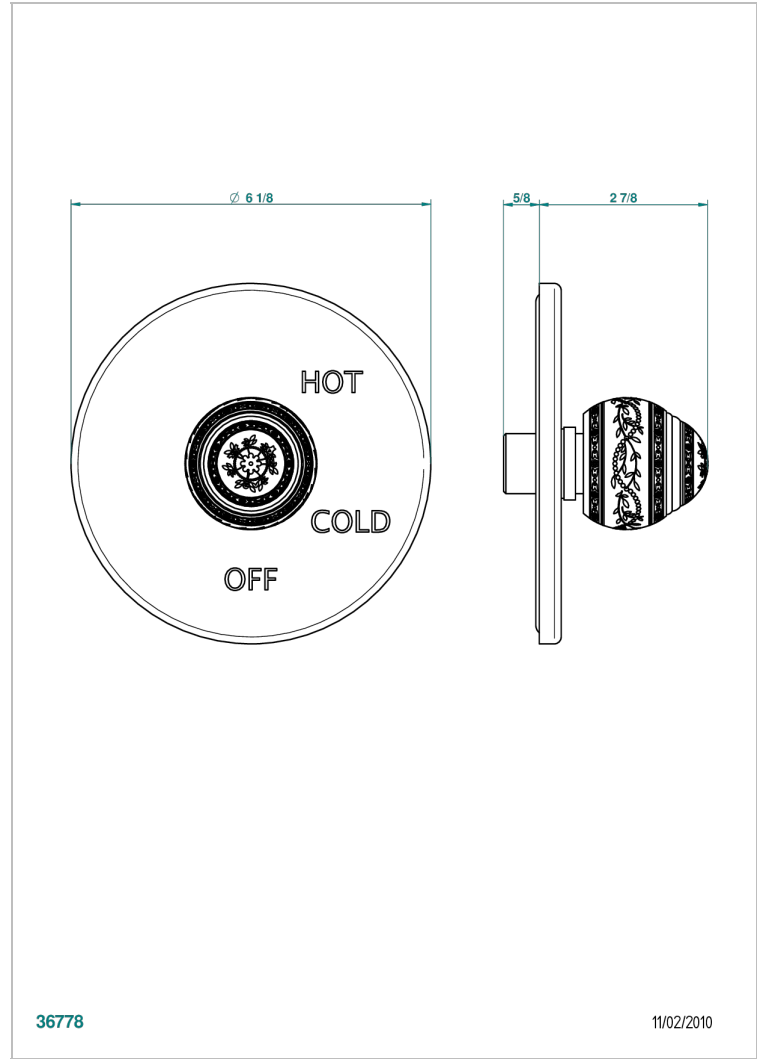

# MARQUISE PLATINUM DECOR

A7G-320B

Trim for pressure balance valve

THG<sup>®</sup>  
PARIS

36778

11/02/2010

## CHARACTERISTIC

- Marquise platinum decor
- Trim for pressure balance valve

## RELATED SKU'S

- Ref. G00-320A 1/2 " Pressure balance valve

Nickel antique / Sovereign - H28

Nickel color PVD - H55

Nickel polished - B01

Rose Gold - F27

Satin chrome - C03

Silver polished, antique - H03

Silver rhodium - F18

Soft gold - F30