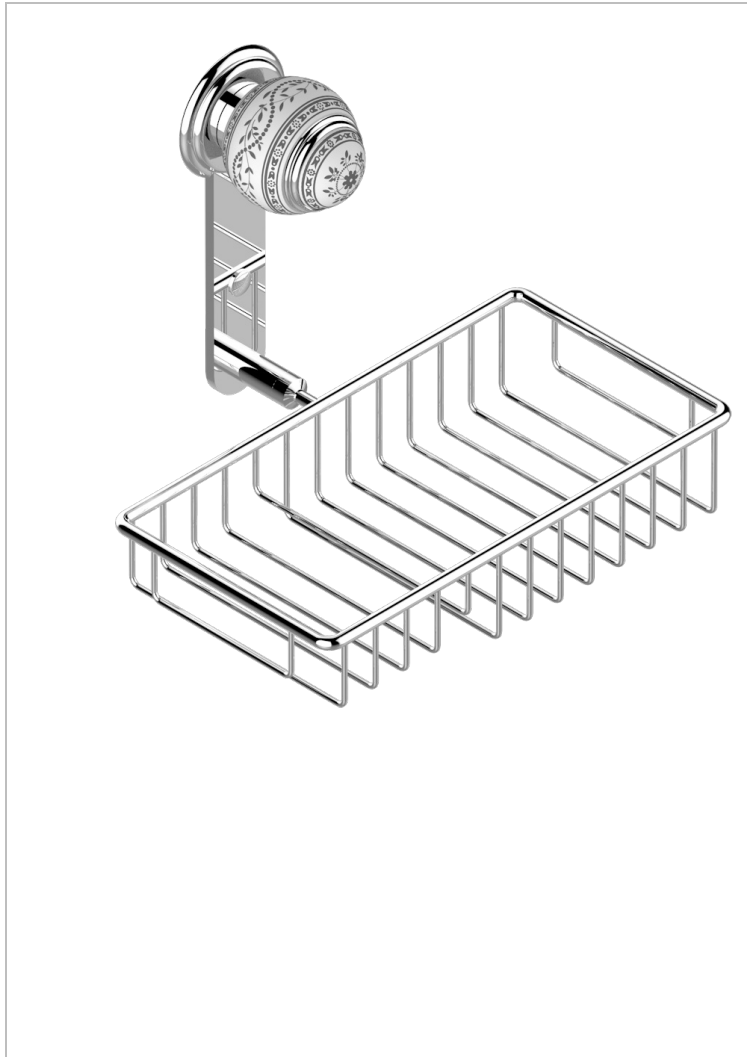

# MARQUISE PLATINUM DECOR

A7G-2620

Soap and sponge holder, wall mounted

## CHARACTERISTIC

- Marquise platinum decor
- Soap and sponge holder, wall mounted