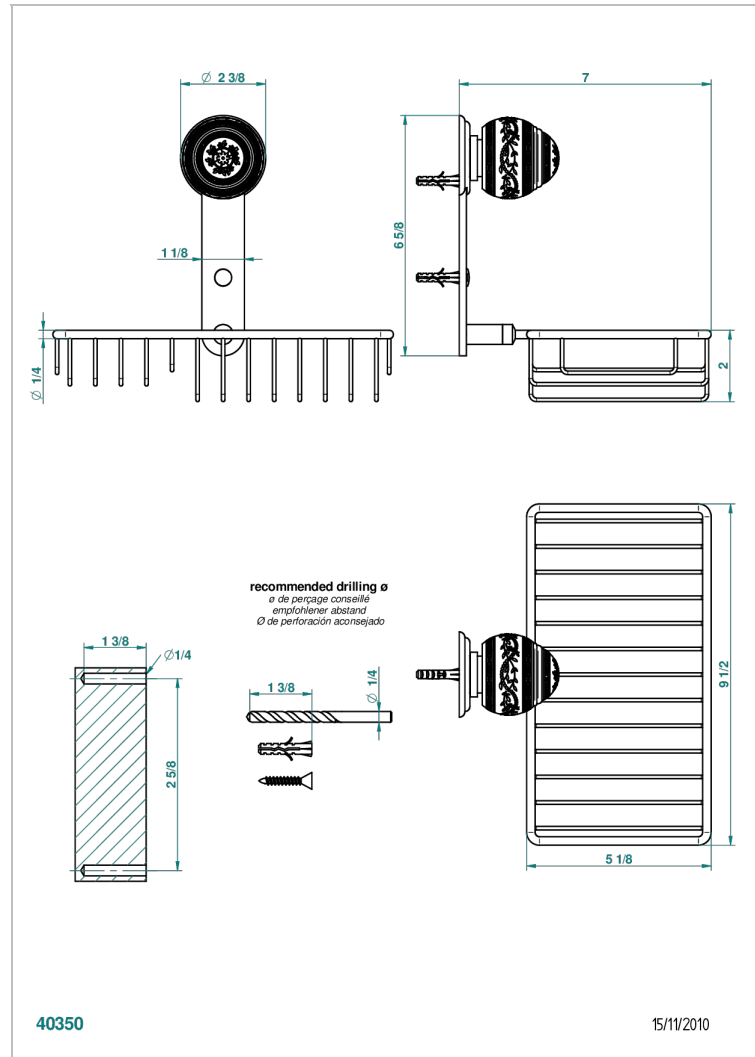

# MARQUISE PLATINUM DECOR

A7G-2620

Soap and sponge holder, wall mounted

## CHARACTERISTIC

- Marquise platinum decor
- Soap and sponge holder, wall mounted