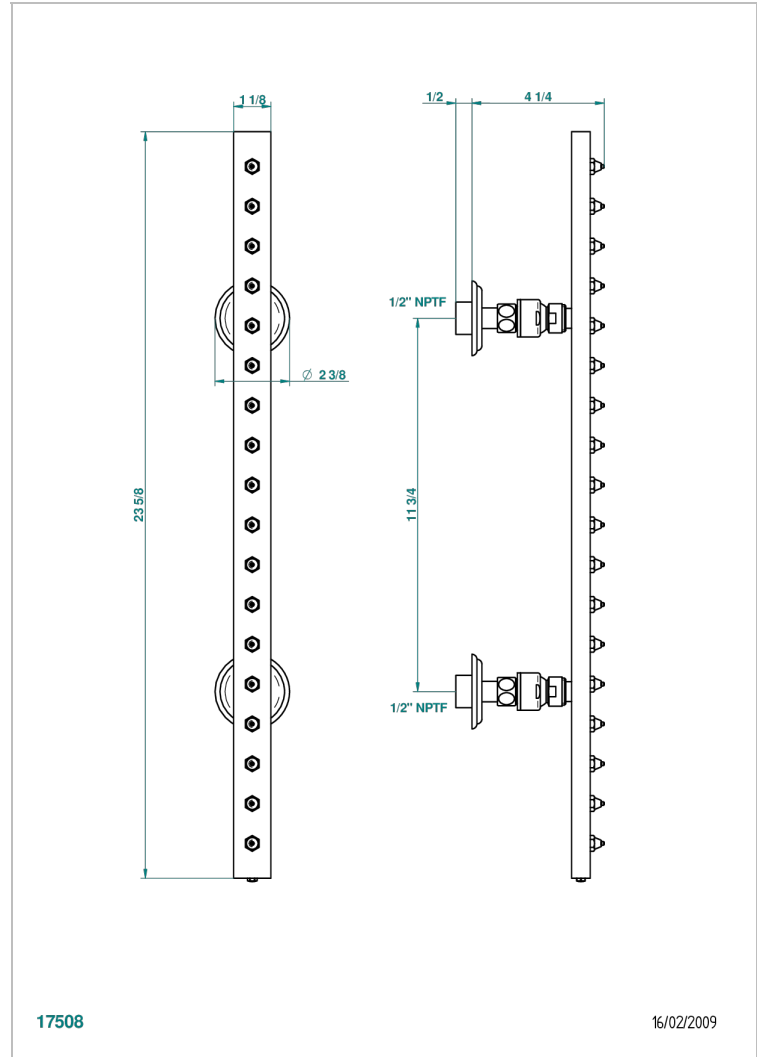

MARQUISE GOLD DECOR

A7F-900/US

Rain-bar, rectangular with 18 picots, 23 1/2" long - with easyclean system

THG[®]
PARIS

CHARACTERISTIC

- Marquise gold decor
- Rain-bar, rectangular with 18 picots, 23 1/2" long - with easyclean system

TECHNICAL SPECS

- Recommandé : 3 bars (max. 5 bars) - Advised : 43,5 psi (max. 72 psi)
- 8 l/min à 3 bars (2.12 gpm at 43.5 psi)

AVAILABLE FINITIONS

Black nickel - D24
Blush PVD - H62
Brass color PVD - H49
Brown bronze color PVD - F33
Chrome polished - A02
Chrome polished / gold polished - G02