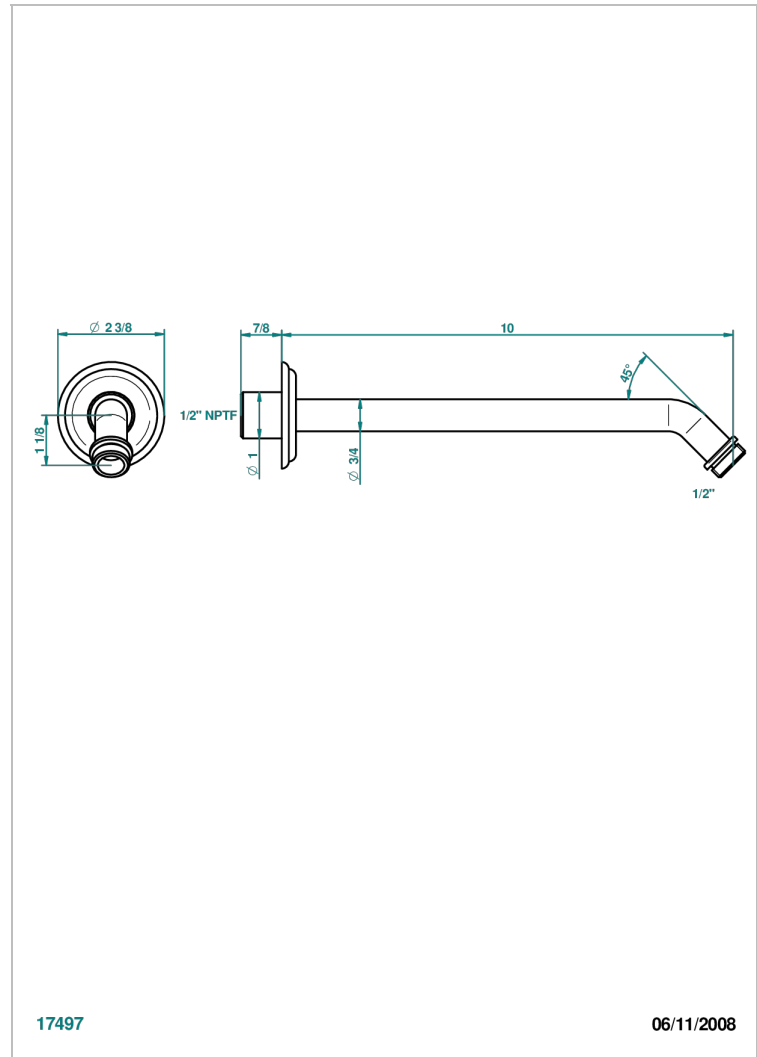

# MARQUISE GOLD DECOR

A7F-84/US

Horizontal shower arm, 45°, lg: 10"

THG<sup>®</sup>  
PARIS

17497

06/11/2008

## CHARACTERISTIC

- Marquise gold decor
- Horizontal shower arm, 45°, lg: 10"