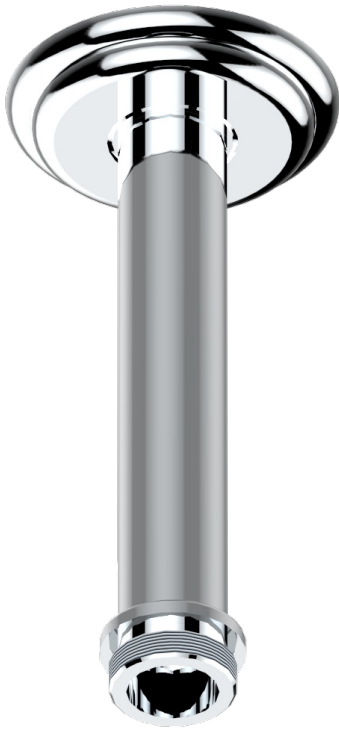

MARQUISE GOLD DECOR

A7F-82V/US

Vertical shower arm ceiling mounted 1/2" connection

17502

18/11/2008

CHARACTERISTIC

- Marquise gold decor
- Vertical shower arm ceiling mounted 1/2" connection

AVAILABLE FINITIONS

Black nickel - D24

Blush PVD - H62

Brass color PVD - H49

Brown bronze color PVD - F33

Chrome polished - A02

Chrome polished / gold polished - G02

Copper antique matt, coated - H07

Gold color PVD - H52

Matt brown bronze color PVD - F34

Matt chrome (American satin) - C02

Matt gold color PVD - H53

Matt graphite PVD - H65

Matt nickel (American satin) - C01

Matt nickel color PVD - H56

Nickel antique / Sovereign - H28

Nickel color PVD - H55

Nickel polished - B01

Rose Gold - F27

Satin chrome - C03

Silver polished, antique - H03

Silver rhodium - F18

Soft gold - F30