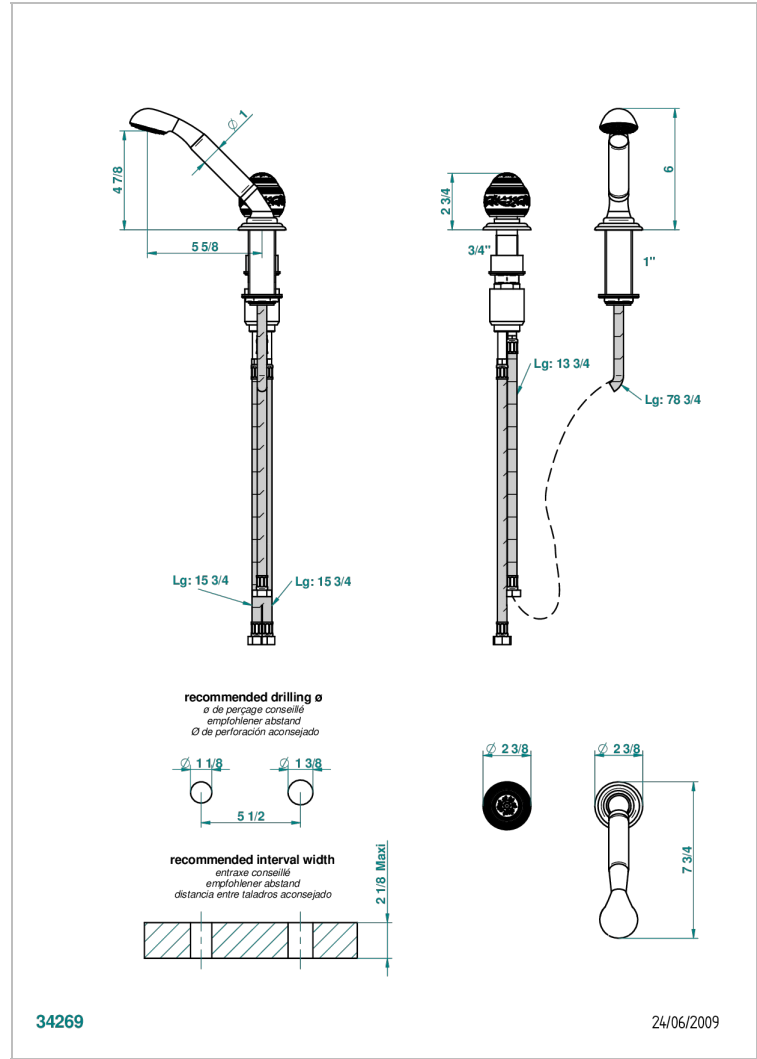

MARQUISE GOLD DECOR

A7F-6532/60A

Deck mounted mixer with handshower, progressive cartridge

THG[®]
PARIS

CHARACTERISTIC

- Marquise gold decor
- Deck mounted mixer with handshower, progressive cartridge

TECHNICAL SPECS

- Recommandé : 3 bars (max. 5 bars) - Advised : 43,5 psi (max. 72 psi)
- 9,5 l/min à 3 bars (2.5 gpm at 43.5 psi)

AVAILABLE FINITIONS

Black nickel - D24
 Blush PVD - H62
 Brass color PVD - H49
 Brown bronze color PVD - F33
 Chrome polished - A02
 Chrome polished / gold polished - G02

Copper antique matt, coated - H07
 Gold color PVD - H52
 Gold mat - F07
 Gold polished - F01
 Gold satiny - F03
 Graphite PVD - H64

Light coated bronze - D01
 Matt Umber PVD - H67
 Matt blush PVD - H60
 Matt brass color PVD - H50
 Matt brown bronze color PVD - F34
 Matt chrome (American satin) - C02

Matt gold color PVD - H53
 Matt graphite PVD - H65
 Matt nickel (American satin) - C01
 Matt nickel color PVD - H56
 Nickel antique / Sovereign - H28
 Nickel color PVD - H55

Nickel polished - B01
 Rose Gold - F27
 Satin chrome - C03
 Silver polished, antique - H03
 Silver rhodium - F18
 Soft gold - F30