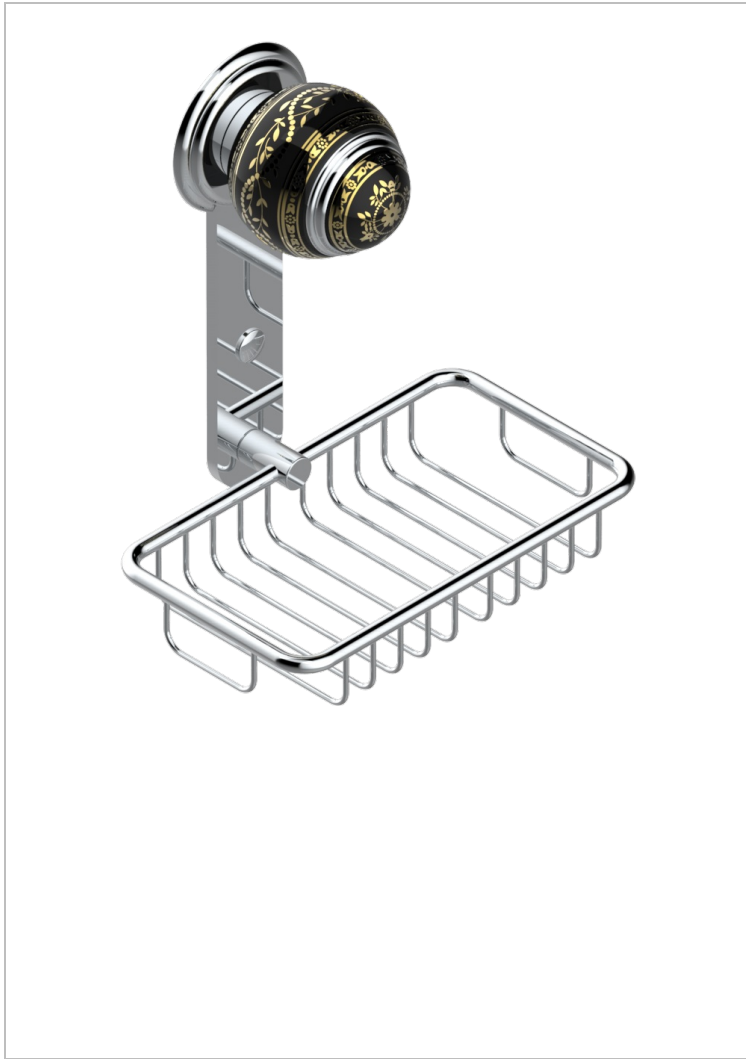

MARQUISE GOLD DECOR

A7F-620

Soap basket, wall mounted 6"1/4 x 3"5/8

CHARACTERISTIC

- Marquise gold decor
- Soap basket, wall mounted 6"1/4 x 3"5/8

AVAILABLE FINITIONS

Black nickel - D24
 Blush PVD - H62
 Brass color PVD - H49
 Brown bronze color PVD - F33
 Chrome polished - A02
 Chrome polished / gold polished - G02

Copper antique matt, coated - H07
 Gold color PVD - H52
 Gold mat - F07
 Gold polished - F01
 Gold satiney - F03
 Graphite PVD - H64

Light coated bronze - D01
 Matt Umber PVD - H67
 Matt blush PVD - H60
 Matt brass color PVD - H50
 Matt brown bronze color PVD - F34
 Matt chrome (American satin) - C02

Matt gold color PVD - H53
 Matt graphite PVD - H65
 Matt nickel (American satin) - C01
 Matt nickel color PVD - H56
 Nickel antique / Sovereign - H28
 Nickel color PVD - H55

Nickel polished - B01
 Rose Gold - F27
 Satin chrome - C03
 Silver polished, antique - H03
 Silver rhodium - F18
 Soft gold - F30