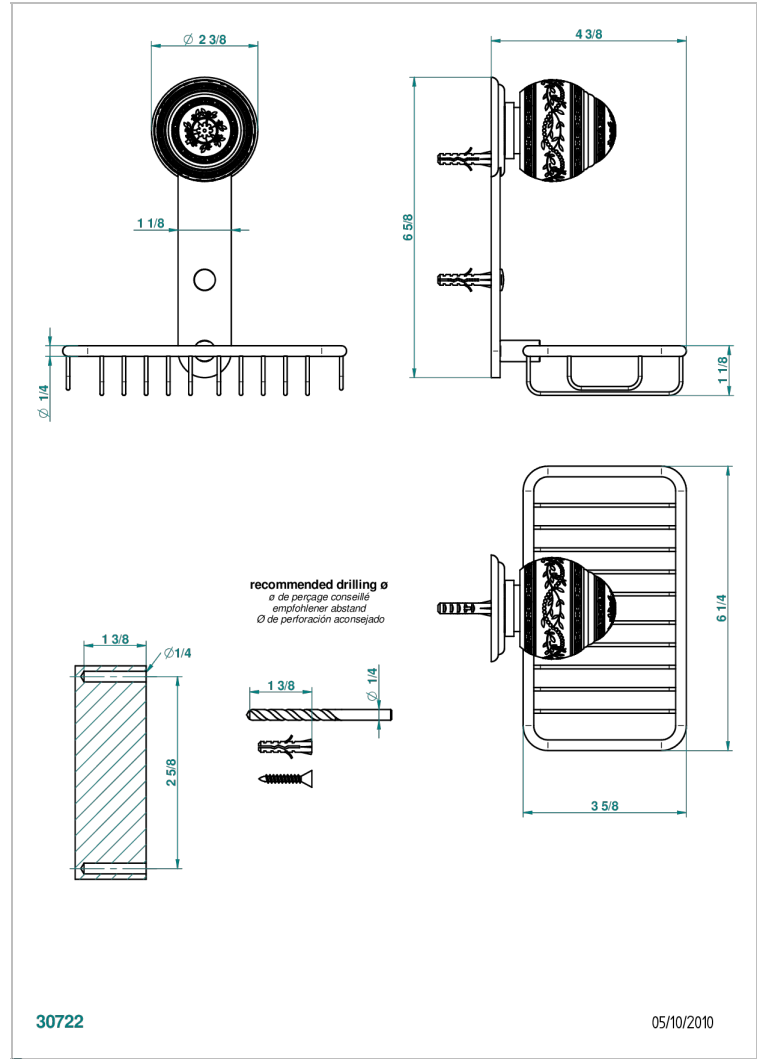

MARQUISE GOLD DECOR

A7F-620

Soap basket, wall mounted 6"1/4 x 3"5/8

CHARACTERISTIC

- Marquise gold decor
- Soap basket, wall mounted 6"1/4 x 3"5/8

AVAILABLE FINITIONS

Black nickel - D24
 Blush PVD - H62
 Brass color PVD - H49
 Brown bronze color PVD - F33
 Chrome polished - A02
 Chrome polished / gold polished - G02