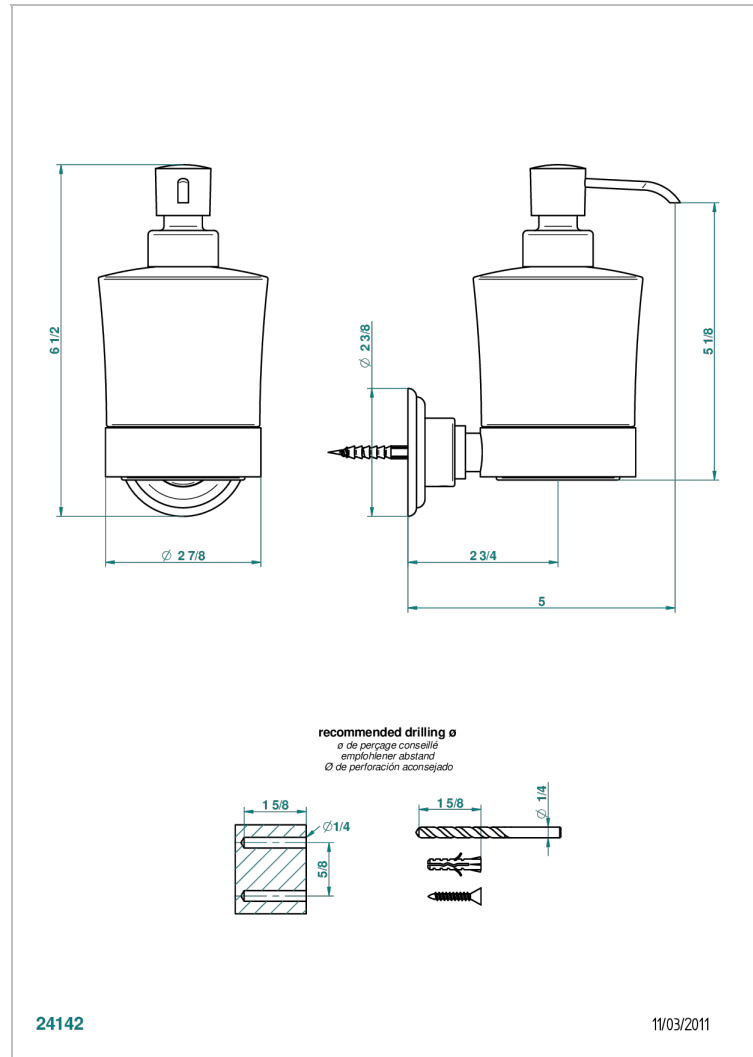

## CHARACTERISTIC

- Marquise gold decor
- Liquid soap dispenser