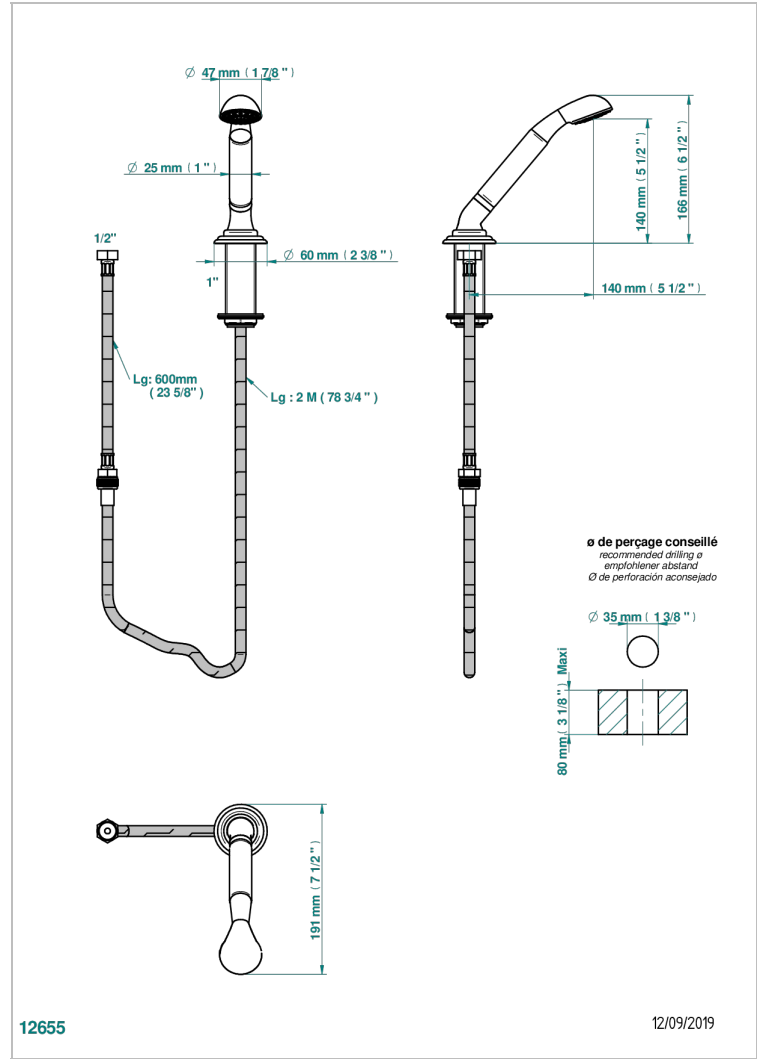

# MARQUISE GOLD DECOR

A7F-60A

Deck mounted hand shower, with hose

## CHARACTERISTIC

- Marquise gold decor
- Deck mounted hand shower, with hose