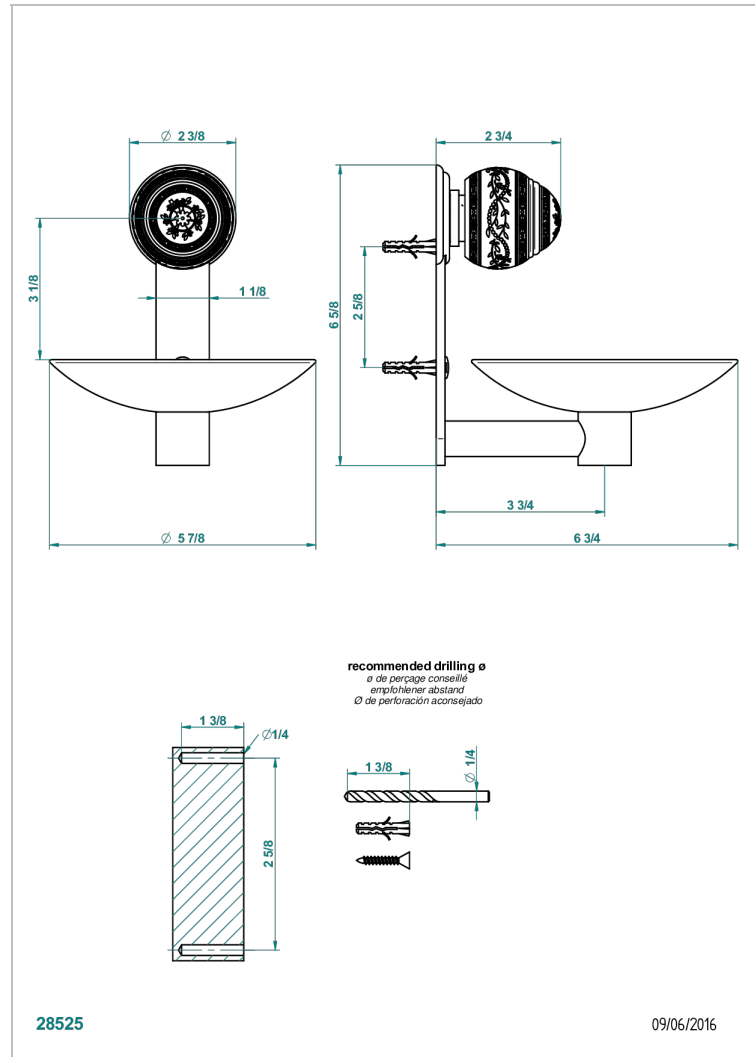

# MARQUISE GOLD DECOR

A7F-546GM

Soap dish, wall mounted, 6" diameter

## CHARACTERISTIC

- Marquise gold decor
- Soap dish, wall mounted, 6" diameter