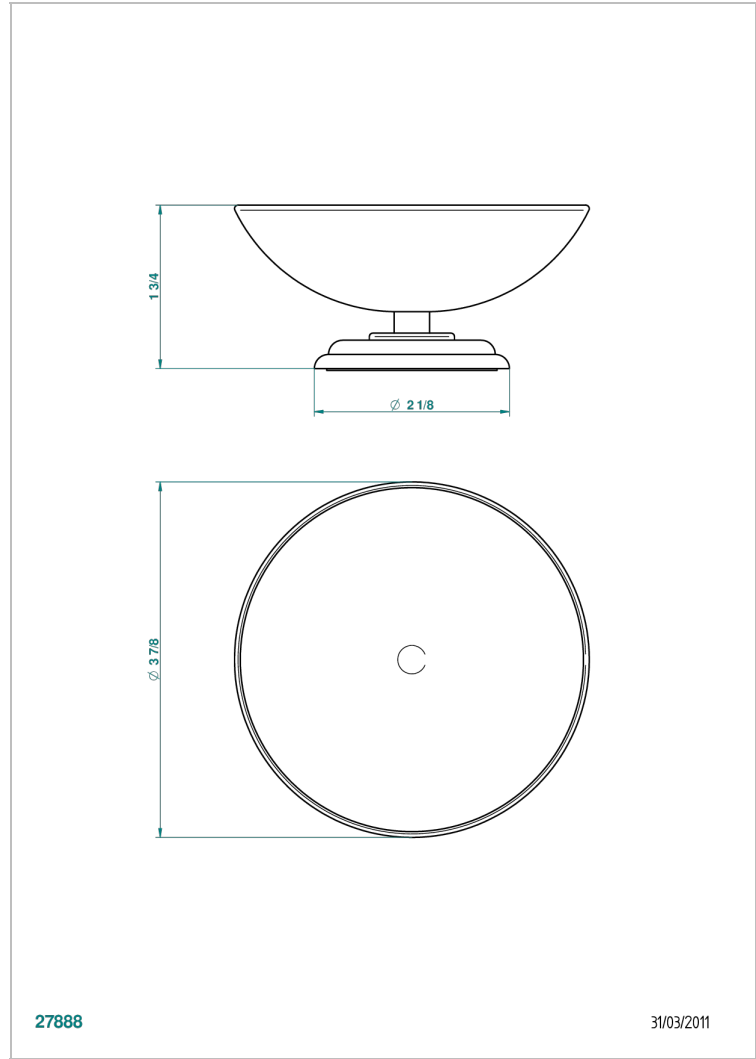

MARQUISE GOLD DECOR

A7F-544

Soap dish, freestanding , 4" diameter

THG[®]
PARIS

27888

31/03/2011

CHARACTERISTIC

- Marquise gold decor
- Soap dish, freestanding , 4" diameter